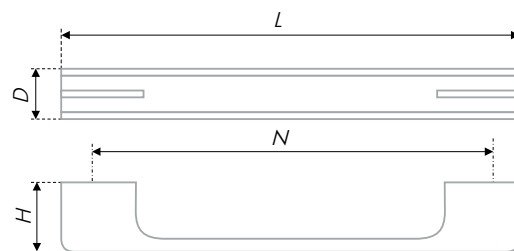

A monochrome brace gained fame and love of the designers from the very first day of its appearance on the market. The best things, which the up-to-date decorative fittings may offer, have been united in it harmoniously: a wide, comfortable for handling form, a severe, but not noisy design, which may be easily mixed together with all types of furniture, high quality Mat insertions of a contrast color, divided by smooth metal glance. The final advantage is a pleasant range of lengths: from 96 mm to 384 mm.