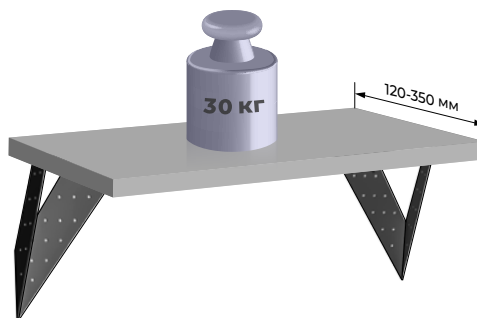

Рекомендации по глубине /
Depth recommendations