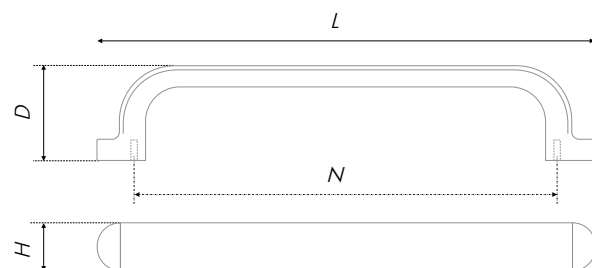

A stylish and laconic set ELL is a triumph of clear lines and non-negotiable sense of style. Calibrated design of a brace and knob is distinguished by the steam-line form, a handle, comfortable for touching with a hand. The handles ELL will perfectly arrange on even fronts of the furniture of high-tech, minimalism, neoclassical, contemporary styles, and being in MDN color they will harmoniously fit loft furniture sets. The model is as multipurpose, that it will fit any furniture set in the modern style.