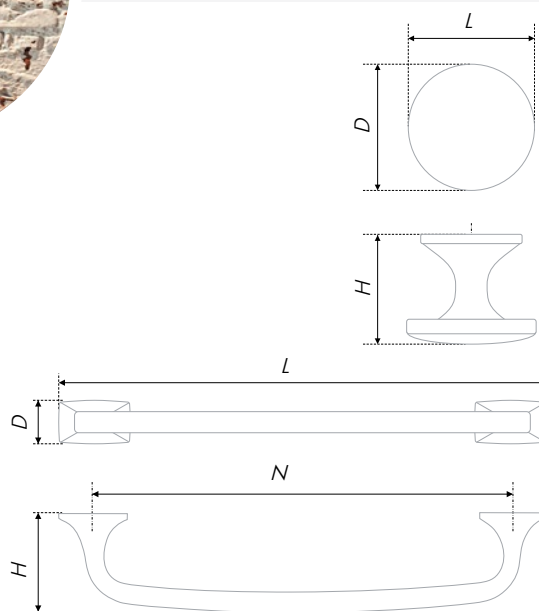

Cold Scandinavian design simplicity may be elegant. EDDA brace and button fitting set is its proof. Precise, geometric forms in a severe monochrome smoothly transform into graceful legs, making minimalistic handles severe character softer. The couple may impress with its functionality and ergonomics: the brace has optimal capture height and width, and the button round foundation lays into fingers easily and comfortably.