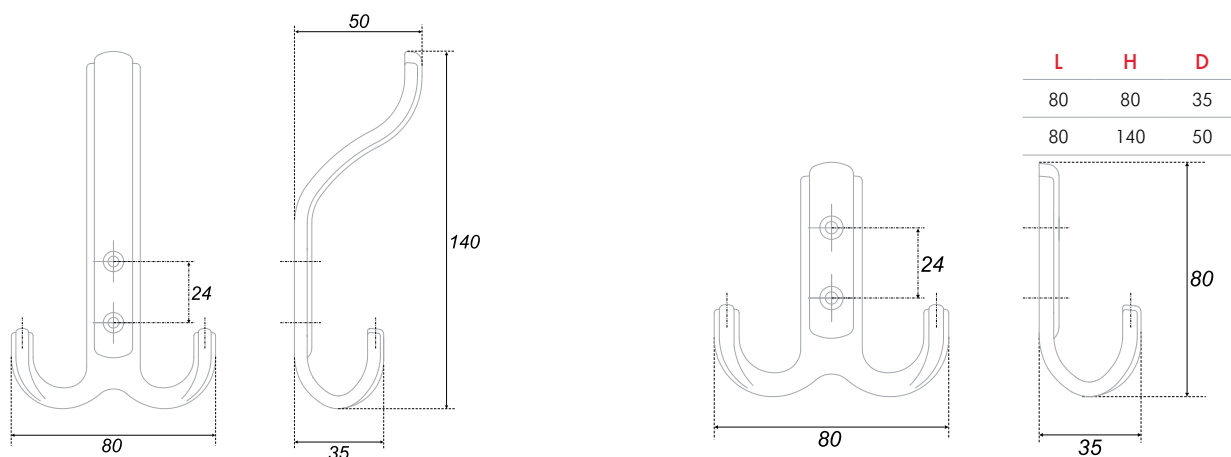

DOMANI furniture hooks are the most versatile representatives of the wordy Italian family of la Famiglia, because they can be combined with a whole series of handles: FRANCHESKA RS501, VERONA RS504, IRIS RS500, AMSTERDAM RS509 and RIALTO RS511. Despite belonging to the Italian collection, the hooks will be appropriate for modern furniture styles as well. The versatile design and well-designed palette of shades will come in handy for furniture manufacturers who prefer a quick selection of fittings to a painful search. Made in ITALY.

Тип крючка Type of hooks	Артикул Article	Максимальная нагрузка, кг Maximum load capacity	Вес, г Weight	Цвет Color	
Двухрожковый крючок / Two-horn hook	K252MAV.6	15	88	Матовая старинная латунь / Matt antique brass	
	K252AP.6	15	88		
	K252AC.6	15	88		
Трехрожковый крючок / Three-horn hook	K352MAV.6	15	111	Старинное олово / Antique pewter	
	K352AP.6	15	111		
	K352AC.6	15	111		Старинная медь / Antique copper