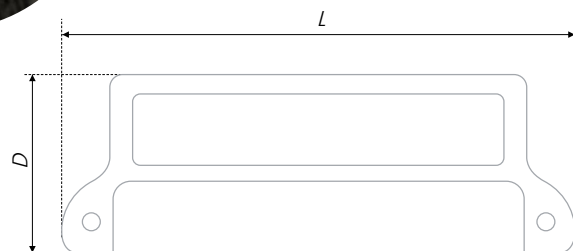

Отсутствие глянца в покрытии этой модели ручки не ошибка, а задумка. Состаренные, теплые, уютные цвета придадут особенный шарм мебели в интерьерах лофт, контемпорари, эклектика. Единственный каприз этой модели — она проявит себя и будет особенно играть только на фасадах с фактурой древесины. Изюминка модели — возможность создавать вставки с надписями в окошечке.

The handle's surface purposefully lacks any glossiness. Aged, warm and welcoming color of this model gives a unique charm to contemporary, eclectic and loft interiors. Due to its specific design, the handle will fully open its potential when accompanying textured wooden facades. You can create different insertions with text for a window of the handle.