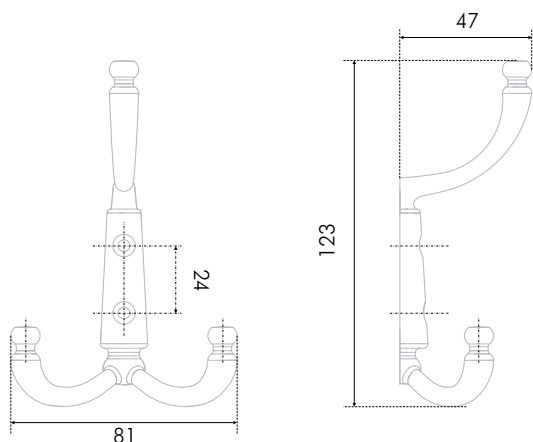

Когда говорят, что классика вечна, имеют ввиду итальянский колониальный стиль, впитавший в себя сюжеты архитектуры древнего Рима и Эллады. Трёх- и двухрожковые крючки DOLCE созданы именно в этой стилистике в самом сердце Италии руками искусных мастеров, бережно хранящих и передающих традиции. Хотите окунуться в роскошный мир древней Греции и почувствовать себя настоящим небожителем с Олимпа — выбирайте лицевую фурнитуру колониальной коллекции la Famiglia!

When the one says that the classics is everlasting, he or she means Italian colonial style, which has soaked the plots of Ancient Rome and Hellas architecture. Three and two-horn hooks DOLCE are created exactly according to this stylistics in the heart of Italy by hands of the skilled craftsmen, keeping the traditions carefully and transferring them. If you wish to dip into luxuriant world of Ancient Greece and feel yourself a real celestial from Olympus, then you shall choose decorative fitting of the colonial collection la Famiglia! Made in ITALY.

Тип крючка Type of hooks	Артикул Article	Максимальная нагрузка, кг Maximum load capacity	Вес, г Weight	Цвет Color	
Двухрожковый крючок / Two-horn hook	K250MAV.6	15	76	Матовая старинная латунь / Matt antique brass	
	K250AP.6	15	76		
	K250AC.6	15	76		
Трёхрожковый крючок / Three-horn hook	K350MAV.6	15	119	Старинная медь / Antique copper	
	K350AP.6	15	119		
	K350AC.6	15	119		Старинное олово / Antique pewter