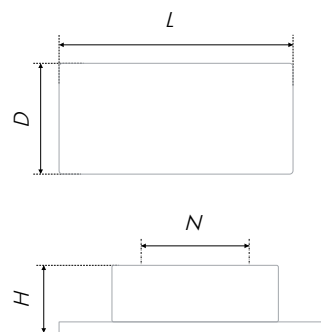

ПРАКТИК – модель нестандартного дизайна для смелых современных решений. Эта модель довольно крупная, с удобной для захвата площадкой выверенной толщины и основательной ножкой. Она придётся по вкусу творческим натурам, придаст динамику и характер мебели.

RS073 хорошо сочетается с гладкими, глянцевыми фасадами, с матовыми фасадами в контрастном чёрном покрытии.

PRAKTIK is an extraordinarily designed model for courageous modern solutions. This model is rather big, it has a platform of considered thickness, which is comfortable for handling, and substantial leg. It will suit the taste of imaginative natures, it will assign dynamics and character to the furniture.

RS073 goes well with smooth, glazed fronts, with matt fronts in contrast black covering.