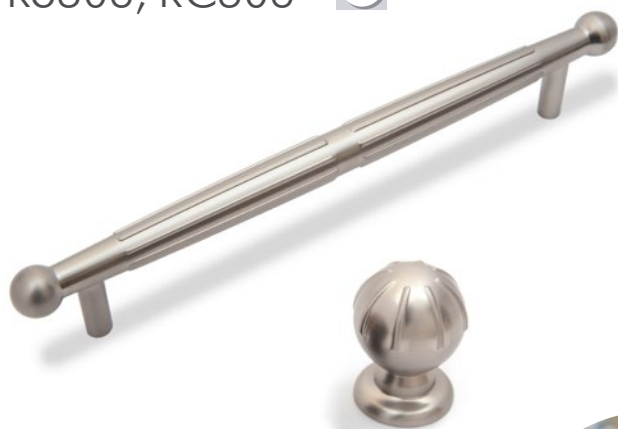

TILDA

RS308, RC308