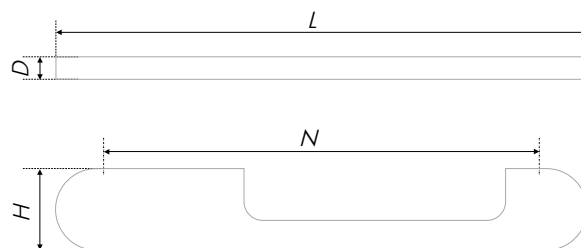

N	L	H	D
192	250	34	8
128	180	34	8
288	330	34	8

Тип ручки Type of handle	Артикул Article	Вес Weight	Цвет Color
Ручка-скоба Handle-brace	RS256SC.4/192	173	Сатиновый хром / Satin chrome
	RS256SC.4/128	118	
	RS256SC.4/288	229	

ПОСЛЕДНИЙ ШАНС КУПИТЬ