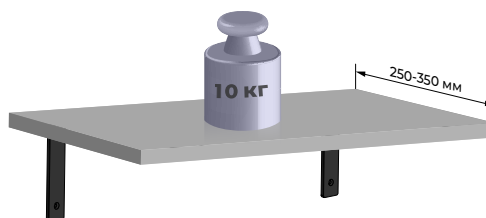

Рекомендации по глубине /

Depth recommendations