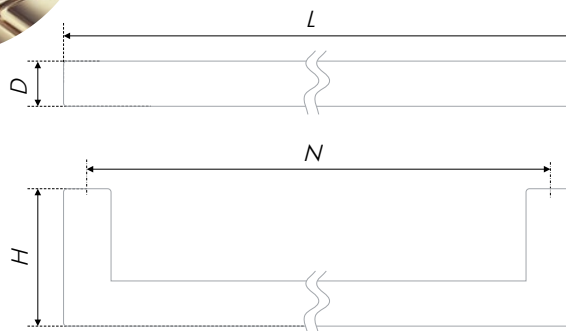

Genius, as everything simple is, severe, geometrical QUADRA. A brace, manufactured in a form of oblonged square with no decorations, sets the mood of precipitancy and lightness. RS043 is an up-to-date view on comfortable and stylish fittings. It has wide selection of dimensions and it is provided in popular gradations.