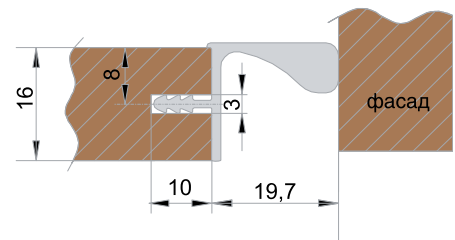

The straight-line GOLA BALANCE looks perfect in modern interiors. Herewith, it is ergonomic in everyday operation and comfortable for manufacturers — all components (end, corner covers, brackets) are sold in the same place. The profile RP052 for top furniture bases complements the bottom floor of the furniture with the handles GOLA BALANCE. RP052 has the cut-in manner of assembly: additional cutting on the front, into which the profile's edge will be inserted, is required for assembly.