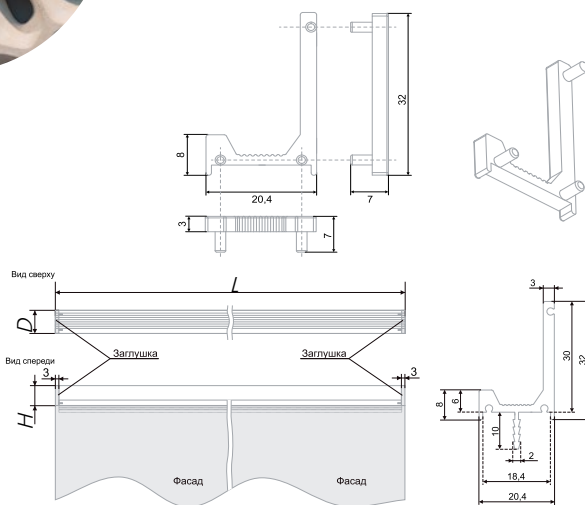

Profile handles URBAN UP are able to create furniture with a graphically clean design. The model will be effective on the headsets of modern styles, delicately emphasize their conciseness, moderation, provide ergonomics. The fluting makes the handles comfortable and pleasant to interact with. The RZ106.01 end caps are provided to cover the ends and are recommended as an optional accessory. URBAN UP is a new way of looking at handles, when they are there, but they don't seem to be.