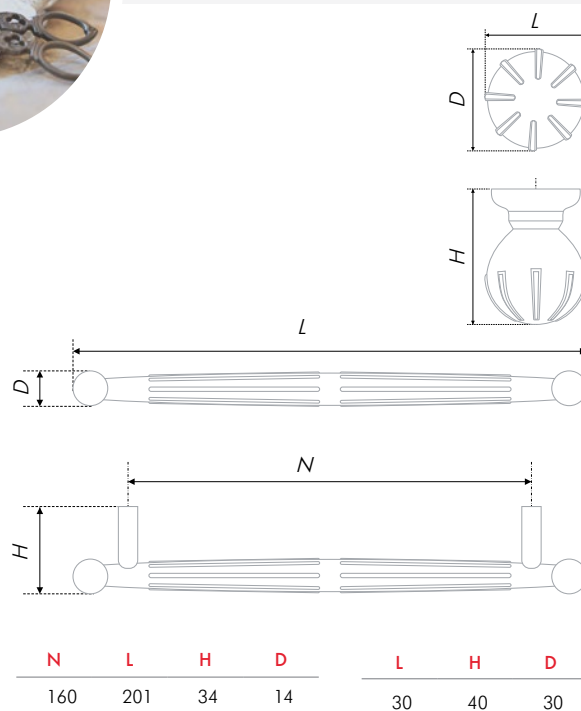

TILDA are the handles with storylines. They easily create associations with castle parapets and defensive fortifications of Northern nations. Oblongish brace with ribby surface and muliebrous roundish lines may become an independent interior element. The same as a large button with the graded leg. A fitting set will successfully supplement stone and wood structures, relief films with nature motive.