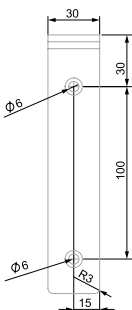

BASE

P301 St

Базовая модель полкодержателя сосредотачивает внимание на материале полки. Он может быть любым по глубине и по составу: массивом дерева, искусной репликой, фантазийной плитой под бетон или ... Полёт мысли ограничивается лишь разумными рамками используемых в мебельном производстве материалов и размеров. Полкодержатель BASE готов поддержать даже смелую идею и незаметно «нести» ответственность за её воплощение. Модель реализуется поштучно.

The basic model of the shelf support focuses on the material of the shelf. It can be of any depth and composition: solid wood, artful replica, fancy slab under concrete or ... Imagination is only limited by reasonable limits of materials and sizes used in furniture production. The BASE shelf support is ready to support even a bold idea and inconspicuously «bear» the responsibility for its implementation. The model is sold by the piece.

Тип полкодержателя Shelf holder	Артикул Article	Максимальная нагрузка на пару, кг Maximum load capacity	Вес, г Weight	Цвет Color
Полкодержатель / Shelf holder	P301BL.4	10	388	Матовый чёрный / Matt black
	P301W.4	10	388	Белый / White
	P301GR.4	10	388	Серый / Grey

Рекомендации по глубине /

Depth recommendations