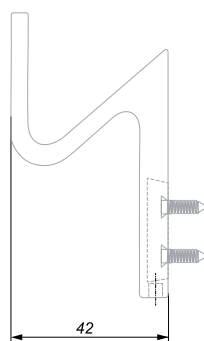

ZIGZAG — минималистичный однорожковый крючок для стильной мебели, в которой нет случайных деталей. Модели в виде ломаной линии в вихре современной жизни могут использоваться не только в прихожих, гардеробных и ванных комнатах, но и в других помещениях, где можно представить крючки. Нетривиальная форма станет выражением творческого подхода производителя и обладателя мебели.

ZIGZAG is a minimalist single-arm hook for stylish furniture with no casual details. Models in the form of a broken line in the whirlwind of modern life can be used not only in hallways, dressing rooms and bathrooms, but also in other rooms where hooks can be imagined. The non-trivial shape will be an expression of the creativity of the manufacturer and the owner of the furniture.

Тип крючка Type of hooks	Артикул Article	Максимальная нагрузка, кг Maximum load capacity	Вес, г Weight	Цвет Color
Однорожковый крючок / Single-arm hook	K107BL.13	10	78	Матовый черный / Matt black
	K107CP.13	10	78	Хром полированный / Chrome polished
	K107BSN.13	10	78	Атласный сатиновый никель / Brushed satin nickel
	K107MDN.13	10	78	Матовый тёмный никель / Matt dark nickel