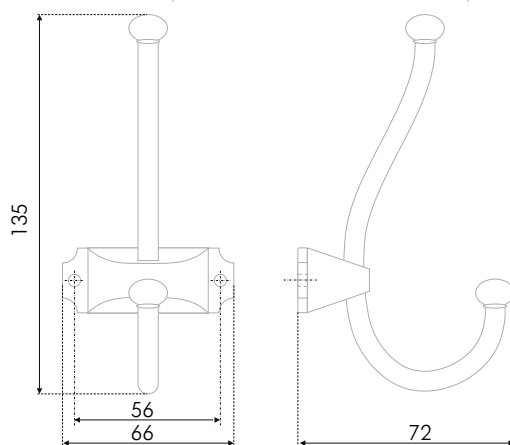

The hook KARL is a true adherent of huggle philosophy and calls to remove everything unnecessary with all its appearance, roll in a soft rug and breath in the flavor of hot tea. Curved lines and retro motives of the model don't just stir, they definitely warm up the soul. KARL is a focus of comfort, reliability and coziness, as the huggle philosophy itself. The model's design is as advantageous, that it immediately gained success among the admirers of Scandinavian and neoclassical styles. It isn't surprising, because the hook looks perfect on the furniture and combines with wide array of braces and knobs of this style. The model comes in a set with self-tapping screws of a similar color.

Тип крючка Type of hooks	Артикул Article	Максимальная нагрузка, кг Maximum load capacity	Вес, г Weight	Цвет Color
Двухрожковый крючок / Two-horn hook	K215CP.8	15	111	Хром полированный / Chrome polished
	K215BAZ.8	15	111	Чёрный старинный цинк / Black antique zinc
	K215BSN.8	15	111	Атласный сатиновый никель / Brushed satin nickel
	K215BL.8	15	111	Матовый черный / Matt black