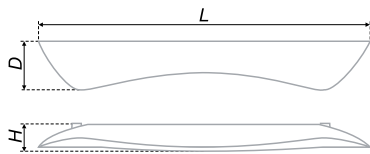

RS253

Al

код / code

G

L

H

D

RS253CP.1/160

45

196

18

25