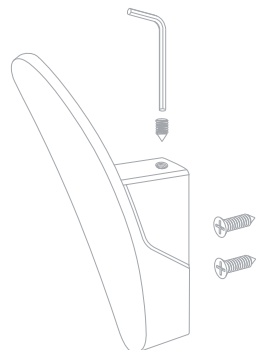

Однорожковые крючки FLY в форме крыла в дружелюбном с фасадом оттенке практически не заметны, а на контрастной поверхности мебели «рисуют» игривые штрихи. FLY — это универсальная модель, которая уместна практически на любой гарнитуре модерн, а в чёрном цвете в лофт-интерьерах. Скрытый крепёж и дополнительное сцепление корпуса крючка к планке подчёркивают минимализм изделия.

FLY single-arm wing-shaped hooks in a friendly shade with the front are almost invisible, and «draw» playful touches on the contrasting surface of the furniture. FLY is a universal model, which is appropriate for almost any modern set, and in black in loft interiors. Concealed fasteners and an additional clutch of the hook body to the bar emphasize the minimalism of the product.

Тип крючка Type of hooks	Артикул Article	Максимальная нагрузка, кг Maximum load capacity	Вес, г Weight	Цвет Color
Однорожковый крючок / Single-arm hook	K105CP.9	10	70	Хром полированный / Chrome polished
	K105SC.9	10	70	Сатиновый хром / Satin chrome
	K105BSN.9	10	70	Атласный сатиновый никель / Brushed satin nickel
	K105BL.9	10	70	Матовый черный / Matt black