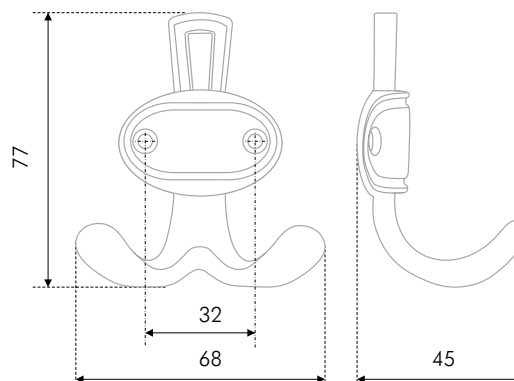

Двухрожковый крючок BARON – сдержанный по дизайну и безупречный по функционалу. Несмотря на небольшой размер, ему можно доверить весомую ношу. Стилистическая универсальность крючка позволяет его устанавливать на мебель всевозможных стилей — традиционных, современных и ультрасовременных. BARON прекрасно «дружит» с ручками в цветах, в которых представлен сам.

BARON, two-horn needle, has a reserved design and ideal functionality. Notwithstanding its small size you can hang enough heavy things on it. The needle stylistic multipurposeness allows to assemble it for the furniture of different styles: traditional, modern and ultramodern. BARON perfectly fits the handles of the colors, in which it is offered.

Тип крючка Type of hooks	Артикул Article	Максимальная нагрузка, кг Maximum load capacity	Вес, г Weight	Цвет Color
Двухрожковый крючок / Two-horn hook	K211AB.2	15	85	Старинная латунь / Antique brass
	K211ABL.2	15	85	Старинный чёрный / Antique black
	K211BAZ.2	15	85	Чёрный старинный цинк / Black antique zinc