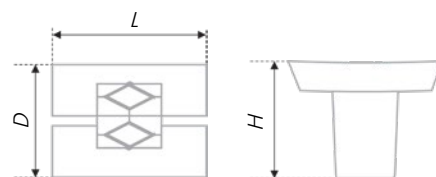

Лаконичные природные формы и солнечная палитра объединились в фурнитурной паре RS401 и RC401. Ручки выполнены в красивых латунных и бронзовых оттенках с притягательной фактурой. Европейская старинная латунь даёт отблески густого заката на спокойной глади озера в безветренную погоду, а брашированная старинная бронза напоминает ценную породу дерева. Фурнитурная пара найдёт своё применение в интерьерах, где приветствуется использование природных материалов или качественных реплик — это, в первую очередь, лофт и эко-стиль.

Laconic natural forms and sunny color array are combined in a fitting pair of RS401 and RC401. The handles are made in beautiful brass and bronze tones with attractive texture. A fitting pair will find its application in the interiors, where the use of natural materials and qualitative replications is encouraged. That's, first of all, loft and eco-style.