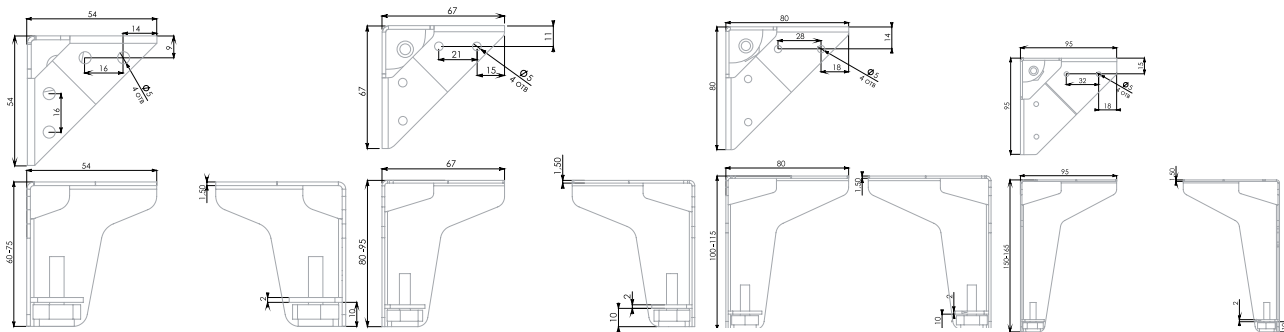

Тип опоры Type of support	Артикул Article	Максимальная нагрузка на одну опору, кг Maximum load per support	Вес, г Weight	Цвет Color
Мебельная опора / Furniture support	N332BL.2/60	30	80	Матовый чёрный / Matt black Белый / White Серый / Grey
	N332W.2/60	30	80	
	N332GR.2/60	30	80	
	N332BL.2/80	30	115	
	N332W.2/80	30	115	
	N332GR.2/80	30	115	
	N332BL.2/100	30	150	
	N332W.2/100	30	150	
	N332GR.2/100	30	150	
	N332BL.2/150	30	230	
	N332W.2/150	30	230	
	N332GR.2/150	30	230