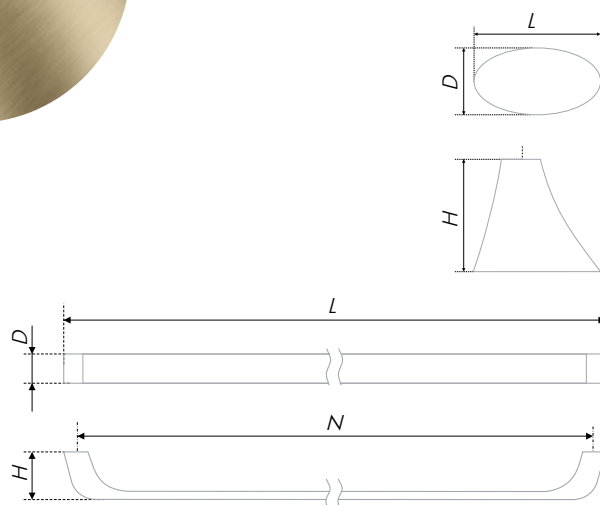

The model of JETLINE oblong and knob JET, laconic shape is a nice option for style furniture. Decorative fittings distinct lines support the set's horizontal rhythm and visually widen premises area. In the conditions of small apartments such method is enough relevant.