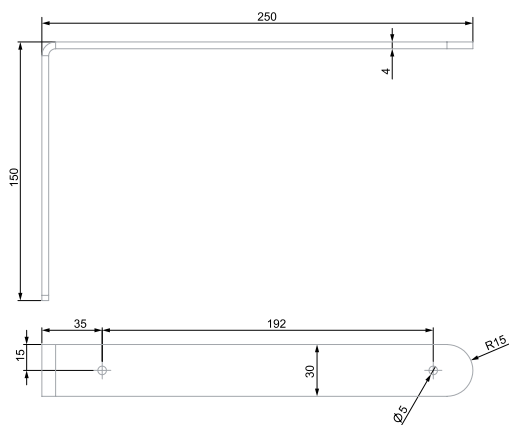

BASE

P301 St

Базовая модель полкодержателя сосредотачивает внимание на материале полки. Он может быть любым по глубине и по составу: массивом дерева, искусной репликой, фантазийной плитой под бетон или ... Полёт мысли ограничивается лишь разумными рамками используемых в мебельном производстве материалов и размеров. Полкодержатель BASE готов поддержать даже смелую идею и незаметно «нести» ответственность за её воплощение. Модель реализуется поштучно.

The basic model of the shelf support focuses on the material of the shelf. It can be of any depth and composition: solid wood, artful replica, fancy slab under concrete or ... Imagination is only limited by reasonable limits of materials and sizes used in furniture production. The BASE shelf support is ready to support even a bold idea and inconspicuously «bear» the responsibility for its implementation. The model is sold by the piece.

Тип полкодержателя Shelf holder	Артикул Article	Максимальная нагрузка на пару, кг Maximum load capacity	Вес, г Weight	Цвет Color
Полкодержатель / Shelf holder	P301BL.4	10	388	Матовый чёрный / Matt black
	P301W.4	10	388	Белый / White
	P301GR.4	10	388	Серый / Grey

Рекомендации по глубине /

Depth recommendations