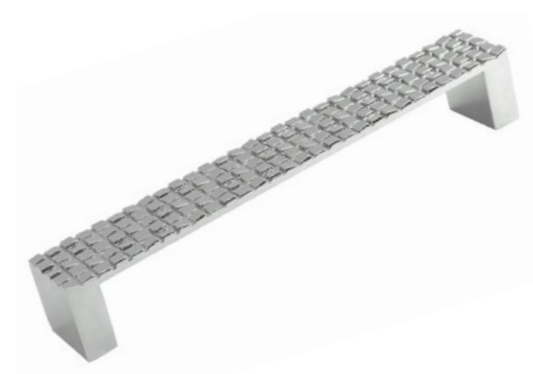

RS279

код / code				
RS279CP.4/128	111	135	22	21,5