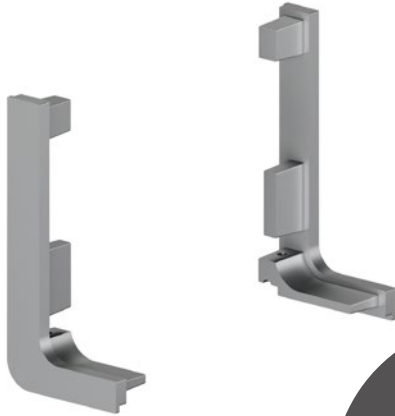

RZ051

L-образные заглушки

Боковые заглушки RZ051.01 формы «L» являются функциональной и эстетической частью профиля GOLA BALANCE RP051, размещаемого непосредственно под столешницей кухонного гарнитура. Заглушки представлены в оттенках самих профилей и поэтому в комплекте с профилем выглядят целостно и эстетично. Детали выполнены из прочного, устойчивого к коррозии, механическим воздействиям и деформации цинк-алюминиевого сплава. Поставляются комплектом по две штуки (правая и левая).

The end covers RZ051.01 of L-form are a functional and aesthetic part of the profile GOLA BALANCE RP051, arranged directly under the tabletop of a kitchen set. The covers are represented in the tones of the fronts themselves, and that's why they look complete and aesthetic in a set with the profile. The details are made from a firm, zinc-aluminum alloy, resistant to corrosion, mechanic impact and deformation. They are delivered in a set of two pieces (right and left ones).