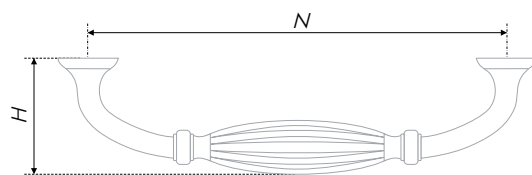

DEMURE — благородный тон в оформлении мебели. Модель отличают утончённые формы, взвешенный дизайн, классическая палитра цветов со сложной текстурой и эффектом старения. Скоба и кнопка абсолютно эргономичны — за них не только удобно, но и приятно братьяся.

Кнопка DEMURE дополнена шипом устойчивости, который предотвращает провороты изделия на мебельном фасаде.

DEMURE is a noble ton for furniture decoration. The model is distinguished by exquisite forms, considered design, classical array of colors with complicate texture and aging effect. The brace and the button are absolutely ergonomic, it's not only comfortable, but also pleasant to handle them.

DEMURE button is accomplished with steadiness spike, which prevents the product cranking in the furniture front.