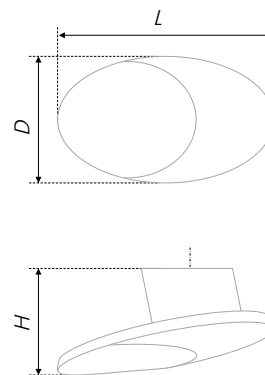

L	H	D
45	23	26

Тип ручки Type of handle	Артикул Article	Вес Weight	Цвет Color
Ручка-кнопка Handle-knob	RC303CP.4	49	Хром полированный / Chrome polished
	RC303BL.4	49	Матовый чёрный / Matt black
	RC303BAZ.4	48	
	RC303TFL.4	49	Чернёный старинный цинк / Black antique zinc
			Тефлон / Teflon