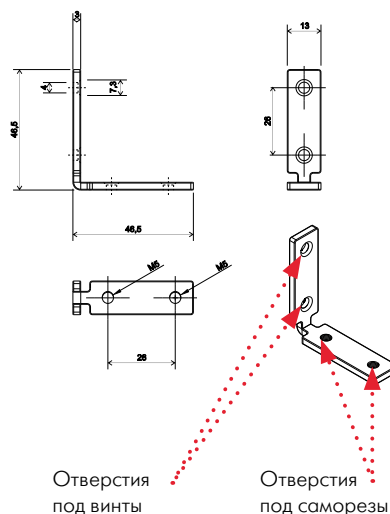

КРЕПЁЖ ДЛЯ ПРОФИЛЯ
К БОКОВОЙ СТЕНКЕ КОРПУСА
RPK001

код / code	
RPK001 287	

В комплект входят винты M5*6 — 2 шт.