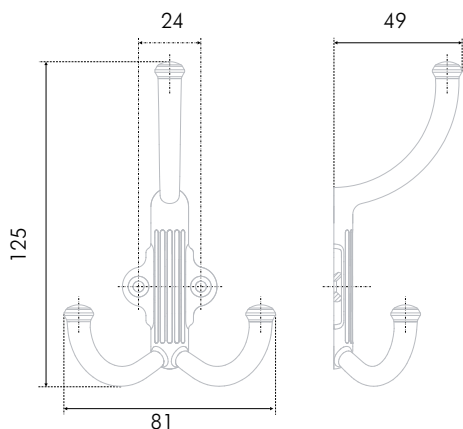

Two and three-horn hooks RIGATA, repeating the forms of majestic ancient columns, will help to complete a furniture project in luxuriant colonial style. The design with vertical facets and massive bearable load responds to the situation and time adequately. You can entrust the things, weighting up to 15 kg to the little Titans. The Italian colonial classics pays careful attention to the details, and the largest possible array of things is thought-out in the hooks RIGATA: from allegation to the number of facets and form of ferrules. Made in ITALY.

Тип крючка Type of hooks	Артикул Article	Максимальная нагрузка, кг Maximum load capacity	Вес, г Weight	Цвет Color	
Двухрожковый крючок / Two-horn hook	K251MAB.6	15	66	Матовая старинная латунь / Matt antique brass	
	K251AP.6	15	66		
	K251AC.6	15	66		
Трёхрожковый крючок / Three-horn hook	K351MAB.6	15	120	Старинное олово / Antique pewter	
	K351AP.6	15	120		
	K351AC.6	15	120		Старинная медь / Antique copper