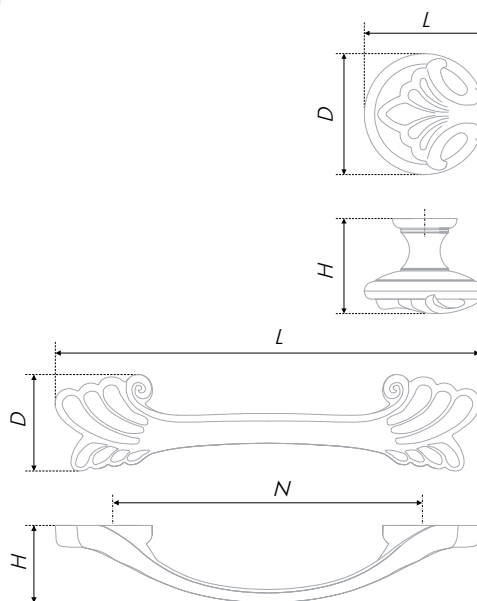

MADONNA approves decorative attractiveness of the classics, which gets us to the epoch of harmony of a human and nature. The floral motives with smooth lines, reminding flower petals, are observed in the handle's design. This model is remarkable for high adaptivity to different style directions. MADONNA is good for the furniture of calm Art Nouveau, lace Provence, fanciful Baroque, as well as bright Art Deco and vivacious Eco-Style.