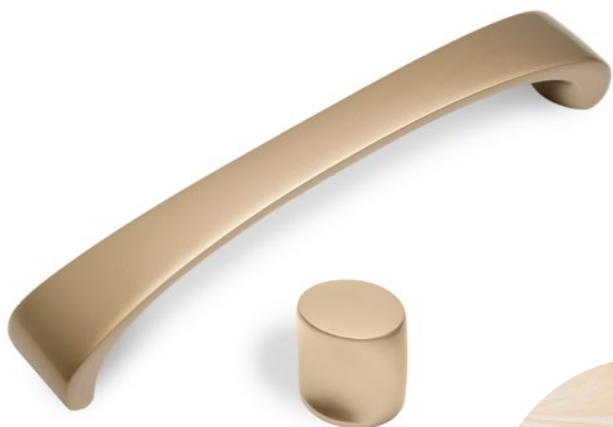

MISTY

RS199, RC119

Фурнитурный дуэт MISTY из скобы RS199 и кнопки RC119 отличает деликатный дизайн, который в разных цветовых вариациях может мистическим образом сочетаться с противоположными стилистическими направлениями. MISTY в цвете «Матовый тёмный никель» отлично подходит для современных интерьеров холодной гаммы в стиле минимализм. MISTY в цвете «Карамельное золото» – гармоничное дополнение гарнитуров теплых оттенков классических стилей.

MISTY RS199 brace and RC119 button fittings duet is distinguished by a delicate design which, being in different colors, can mystically fit opposite styles. MISTY in the color «Matt dark nickel» perfectly fit modern chilly colored interiors in minimalism style. MISTY in the color «Caramel gold» is a harmonious addition for warm colors sets of classical style. MISTY ergonomic design and well-rounded form provide maximum comfort of use.