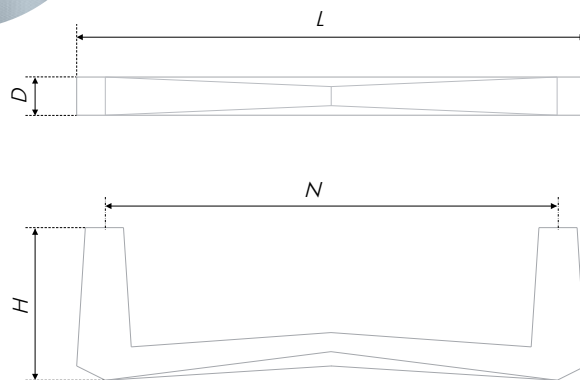

A brace, which seems to be an illusion, a brace with decorative fissure, it may disappoint you with its difficult form, from one line of sight it may seem straight and severe, but when you come closer, you reveal a V-shaped angle, looking like a breach. The handle front part has a complex shadowgraph, which draws an eye for a long time. STAR is a stylish geometric pattern with glaze overflow of edges in modern coverings.