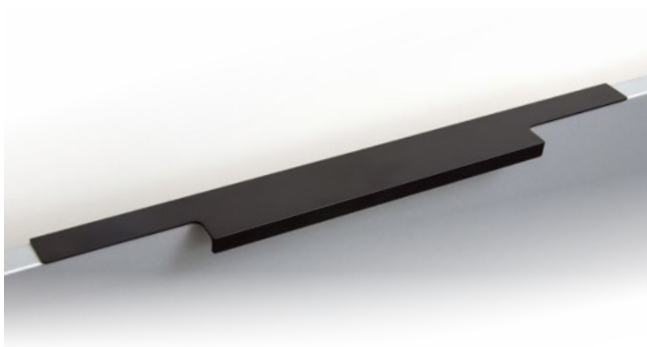

RAY

RT109

Геометричная, торцевая ручка RAY устанавливается на фасады 16-18 мм и поощряет разнообразие. В ассортименте есть небольшие размеры 150, 200, 300 мм, стандартные 400, 450 и 500 — 900 мм (с шагом 100 мм) и длинные 1100-1200 мм. Ручки размерами 150, 200, 300, 400, 450 мм могут быть установлены в размер фасада или по центру как «язычок». Для любителей совсем минималистичных решений представлен «малыш» RAY с МЦ 32 мм. Для широких выдвижных ящиков и вертикального размещения на распашных фасадах подойдут длинные модели.

The geometric handle RAY is usually arranged on the fronts of 16-18 mm and encourages the variety. The assortment includes small sizes of 150, 200, 300 mm and standard ones of 400, 450, and 500 – 900 mm (with 100 mm difference), and long 1100-1200 mm. Handles with dimensions of 150, 200, 300 mm may be arranged according to the front's size or in its center as a "reed". For the lovers of really minimalistic solutions there is a little RAY with MC of 32 mm.

Размер	N	L	H	D	C
50	32	50	36	18	50
150	128	146	36	18	96
200	160	197	36	18	147
300	224	297	36	18	247
400	320	397	36	18	247
450	192*2	447	36	18	297
500	224*2	497	36	18	347
600	256*2	597	36	18	447
700	320*2	697	36	18	547
800	352*2	797	36	18	647
900	416*2	897	36	18	747
1000	288*3	997	36	18	797
1200	352*3	1197	36	18	997