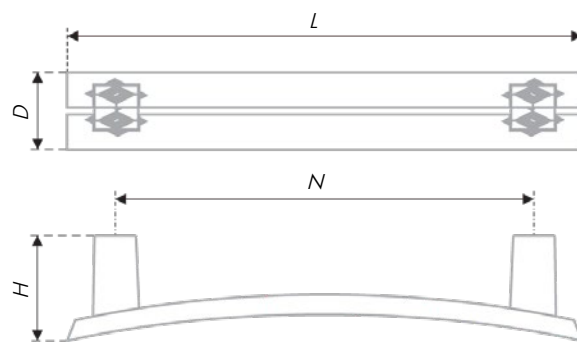

Лаконичные природные формы и солнечная палитра объединились в фурнитурной паре RS401 и RC401. Ручки выполнены в красивых латунных и бронзовых оттенках с притягательной фактурой. Европейская старинная латунь даёт отблески густого заката на спокойной глади озера в безветренную погоду, а брашированная старинная бронза напоминает ценную породу дерева. Фурнитурная пара найдёт своё применение в интерьерах, где приветствуется использование природных материалов или качественных реплик — это, в первую очередь, лофт и эко-стиль.

Laconic natural forms and sunny color array are combined in a fitting pair of RS401 and RC401. The handles are made in beautiful brass and bronze tones with attractive texture. A fitting pair will find its application in the interiors, where the use of natural materials and qualitative replications is encouraged. That's, first of all, loft and eco-style.