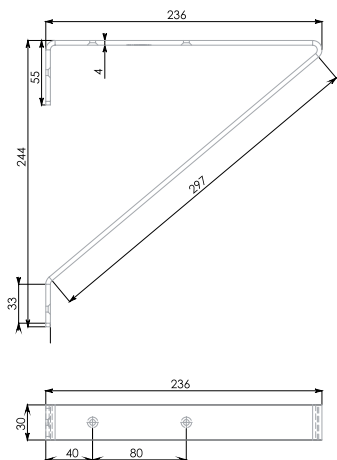

Тип полкодержателя Shelf holder	Артикул Article	Максимальная нагрузка на пару, кг Maximum load capacity	Вес, г Weight	Цвет Color
Полкодержатель / Shelf holder	P303BL.4	30	618	Матовый чёрный / Matt black
	P303W.4	30	618	Белый / White
	P303GR.4	30	618	Серый / Grey