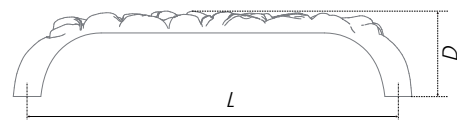

Фурнитурная пара GARDEN RS510, RC510 — изящный букет для мебели в стиле тосканской средиземноморской классики. Это концептуальная модель коллекции la Famiglia с тонкой проработкой деталей искусными мастерами Италии. Во главе композиции — королевский геральдический цветок ирис, украшающий флаг Флоренции уже более 750 лет. Пара из скобы и кнопки — отличный способ украсить классическую мебель и подчеркнуть классический стиль мебели.

GARDEN fittings pair RS510, RC510 is an elegant bouquet for furniture in the style of Tuscan Mediterranean classics. It is a conceptual model of la Famiglia collection with fine detailing by skilled Italian craftsmen. On top of the composition is the royal heraldic flower, the iris, which has been decorating the Florence flag for over 750 years. A pair of staple and button is a great way to decorate classic furniture and emphasize the classic style of furniture.