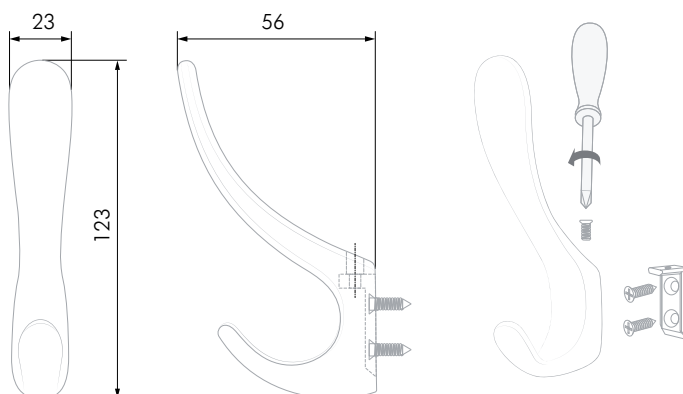

Ясный дизайн и абсолютная эргономика для скандинавских и неоклассических сюжетов. Крючок OLA обтекаемой формы сконцентрирован на главном для максимальной продуктивности и удобства ежедневного использования. Скрытое крепление на специальную внутреннюю планку, с которой крючок «связывается на веки» дополнительным винтом, добавляет эстетики без видимого крепежа.

Clear design and absolute ergonomics for Scandinavian and neoclassical subjects. OLA's streamlined hook concentrates on the essentials for maximum productivity and ease of daily use. Concealed attachment to a special interior bar, to which the hook «binds forever» with an additional screw, adds aesthetics without visible fasteners.

Тип крючка Type of hooks	Артикул Article	Максимальная нагрузка, кг Maximum load capacity	Вес, г Weight	Цвет Color
Двухрожковый крючок / Two-horn hook	K205BL.9	10	137	Матовый черный / Matt black
	K205CP.9	10	137	Хром полированный / Chrome polished
	K205BSN.9	10	137	Атласный сатиновый никель / Brushed satin nickel
	K205MDN.9	10	137	Матовый тёмный никель/ Matt dark nickel