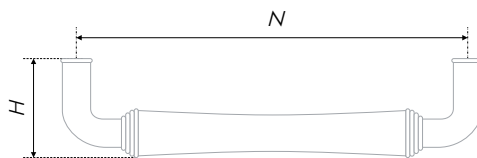

N	L	H	D
128	137	30	16
160	170	30	16

L	H	D
30	43	30

Тип ручки Type of handle	Артикул Article	Вес Weight	Цвет Color
Ручка-кнопка Handle-knob	RC446ABL.4	103	Старинный чёрный / Antique black Чёрный старинный цинк / Black antique zinc
	RC446BAZ.4	103	
	RC446EAB.4	103	
	RC446SG.4	103	
Ручка-скоба Handle-brace	RS446ABL.4/128	129	Европейская старинная латунь / European antique brass Сатиновое золото / Satin gold
	RS446ABL.4/160	160	
	RS446BAZ.4/128	129	
	RS446BAZ.4/160	160	
	RS446EAB.4/128	129	
	RS446EAB.4/160	160