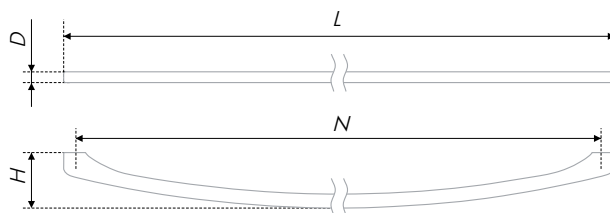

N	L	H	D
160	174	33	9
320	333	33	9

Тип ручки Type of handle	Артикул Article	Вес Weight	Цвет Color
Ручка-скоба Handle-brace	RS221CP.4/160	102	Хром полированный / Chrome polished
	RS221CP.4/320	171	
	RS221BSN.4/160	102	Атласный сатиновый никель / Brushed satin nickel