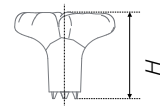

Фурнитурная пара GARDEN RS510, RC510 — изящный букет для мебели в стиле тосканской средиземноморской классики. Это концептуальная модель коллекции la Famiglia с тонкой проработкой деталей искусными мастерами Италии. Во главе композиции — королевский геральдический цветок ирис, украшающий флаг Флоренции уже более 750 лет. Пара из скобы и кнопки — отличный способ украсить классическую мебель и подчеркнуть классический стиль мебели.

GARDEN fittings pair RS510, RC510 is an elegant bouquet for furniture in the style of Tuscan Mediterranean classics. It is a conceptual model of la Famiglia collection with fine detailing by skilled Italian craftsmen. On top of the composition is the royal heraldic flower, the iris, which has been decorating the Florence flag for over 750 years. A pair of staple and button is a great way to decorate classic furniture and emphasize the classic style of furniture.