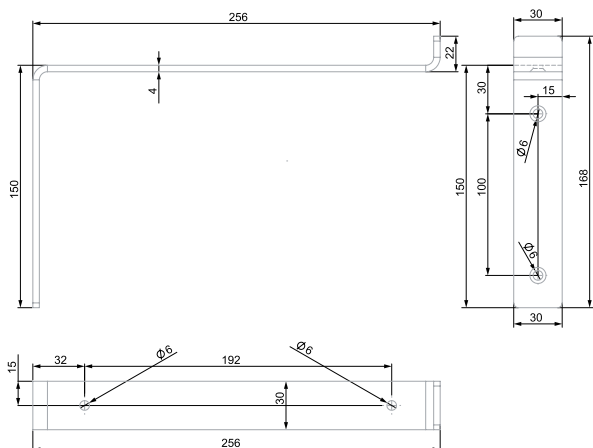

PLACE

P302 St

Тактичный дизайн моделей PLACE позволяет удачно интегрировать их практически в любой мебельный гарнитур. С лица полки будет видна лишь «лапка», удерживающая плиту. Но данный «захват» в большей степени декоративный, ведь за основное сцепление отвечает крепёж. Лаконичный и деликатный полкодержатель способен превратить свободную стену в функциональную поверхность и дополнить мебельный гарнитур любого современного стиля. Модель реализуется поштучно.

The delicate design of PLACE models allows for successful integration into almost any furniture set. From the front of the shelf, only the «foot» that holds the plate will be visible. But this «grip» is more ornamental, as the main clutch is the fastener. Neat and delicate shelf support is able to turn a free wall into a functional surface and complement any modern style furniture set. The model is sold by the piece.

Тип полкодержателя / Shelf holder	Артикул / Article	Максимальная нагрузка на пару, кг / Maximum load capacity	Вес, г / Weight	Цвет / Color
Полкодержатель / Shelf holder	P302BL.4 P302W.4 P302GR.4	10 10 10	403 403 403	Матовый чёрный / Matt black Белый / White Серый / Grey

Рекомендации по глубине /
Depth recommendations