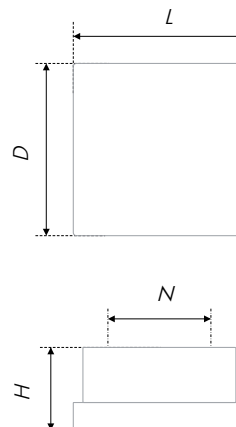

Смелый почерк авангардизма легко читается в простых и точных формах этой скобы. МАЛЕВИЧ создан для мебели неординарного дизайна. У модели строгая современная форма - скоба с широкой квадратной площадкой стоит на монолитной прямоугольной ножке.

Такая ручка станет контрастным акцентом в мебели, и поддержат геометрию как строгих, гладких фасадов, так и монохромных фасадов с фрезеровкой.

The courageous character of avant-gardism is easily seen in simple and accurate forms of this brace. MALEVICH is created for non-ordinary designed furniture. The model has a severe modern shape – the brace with a wide four-square platform stands on a solid-cast right angled leg.

This handle will become a contrast accent in furniture and will favor geometry of both severe, smooth fronts and monochrome fronts with shaping.