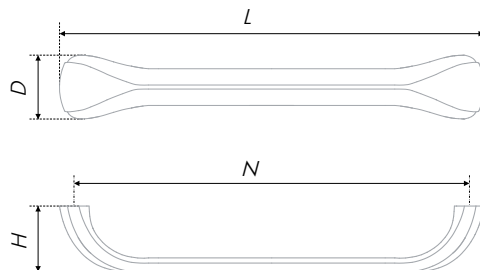

Массивная ручка с прямым узором AMSTERDAM отдаёт дань современной эстетике урбанизма, в которой парадоксальным образом сочетаются энергия и меланхолия, холодный брутализм и сочная этника. Скоба подстраивается под многозадачность и ритм современного человека: хорошо смотрится как в горизонтальном, так и в вертикальном положении, удобно захватывается быстрым движением руки благодаря высоким ножкам. AMSTERDAM представлен в вариациях серых оттенков и поддержит тёмные и светлые дымчатые фасады мебели.

AMSTERDAM pays tribute to the modern aesthetics of urbanism, in which energy and melancholy, severe brutalism and juicy ethnics mix together. The brace adjusts itself to the multipurposeness and rhythm of a modern person; it looks good both in horizontal and vertical positions, and thanks to high legs it's comfortable to handle it by a fast hand movement. AMSTERDAM is represented in grey tones variety and will complement dark and light smoky furniture fronts.