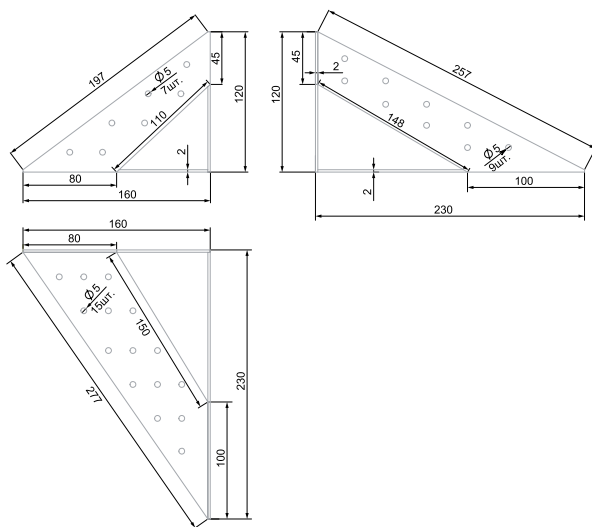

Тип полкодержателя Shelf holder	Артикул Article	Максимальная нагрузка на пару, кг Maximum load capacity	Вес, г Weight	Цвет Color
Полкодержатель / Shelf holder	P304BL.4	30	958	Матовый чёрный / Matt black