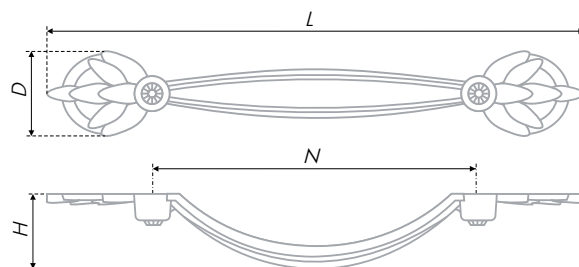

Dressers and bedside tables, narrow drawers and delicate fronts dream about RS418 thin brace with flower pattern. A fancy handle with the delicate crystal incrustation will fit creative furniture, interiors with a twist and will become an independent decorative accent.