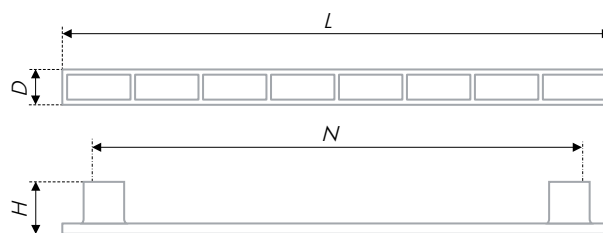

PALETTE is a handle-holiday, mood and expression. The brace will fit for modern interiors, juicy, original, individual. The color combinations, in which the model is made, are a nice prompt for manufacturers. If your set's fronts are of white, grey, orange or black colors, then there are high chances that PALETTE will fit them. A geometric, comfortable, colorful handle is called to attract attention and accompany the most challenging furniture project.