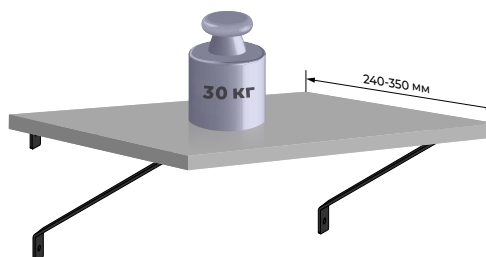

Рекомендации по глубине /

Depth recommendations