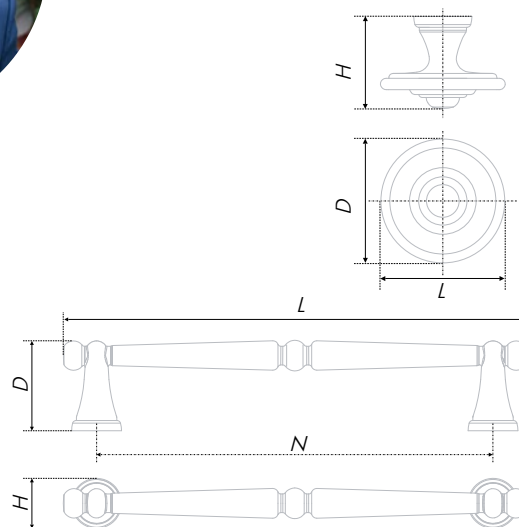

Ручки DOLCE, несмотря на принадлежность к стилю итальянской колониальной классики, будут уместны как на дворцовом гарнитуре, так и на тумбочке в компактной прихожей. Дизайн скобы отчётливо напоминает античные балюстрады, обрамляющие лестничные марши и террасы строений древнего Рима, а кнопка будто бы создана из глины на гончарном круге. DOLCE отвечает принципам базового интерьерного дресс-кода. Как бы ни менялись тренды, какие бы формы и оттенки не назначались «самыми-самыми», классика на все времена остаётся в фаворе и служит маркером хорошего вкуса.

Notwithstanding the appurtenance to the Italian colonial classics style, the handles DOLCE will be appropriate for both palatial furniture set and a small cabinet in a compact entrance hall. The brace design clearly reminds antique balustrades, and it seems like the knob has been made from clay by means of a pottery wheel.