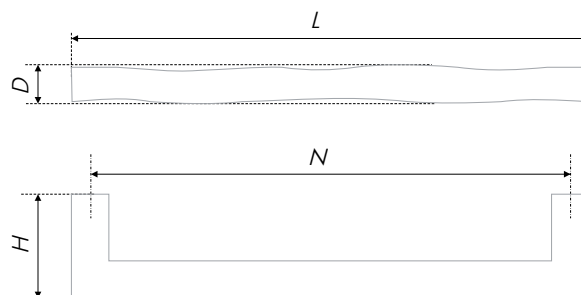

ArtAQUA RS280 – элегантная ручка для мебели в современном стиле. Особый шарм модели придаёт необычная поверхность, напоминающая слегка взволнованную гладь воды. На данную ручку, как и на воду, можно смотреть бесконечно, она так и манит прикоснуться к себе. ArtAQUA в чёрном исполнении может стать заметным штрихом мебели холодных оттенков с матовыми или глянцевыми фасадами.

ArtAQUA RS280 is an elegant handle for the furniture in contemporary style. The thing which gives this model special charm is an unusual surface reminding slightly excited water surface. You can look at this handle continuously the same as at the water, and it looks like its surface invites to touch it. ArtAQUA in black can become a noticeable mark of the furniture of chilly colors, mat and grazed fronts.