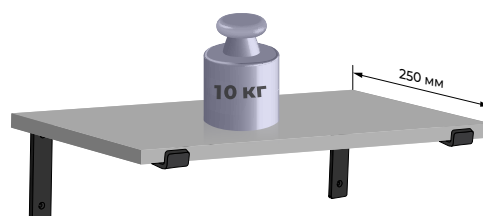

Рекомендации по глубине /
Depth recommendations