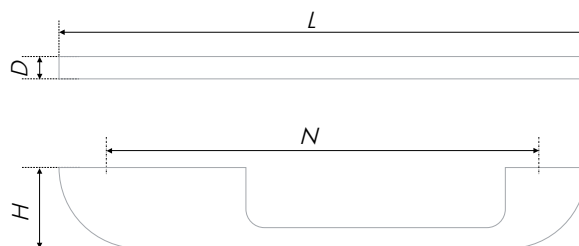

RS259

Ручка-импровизация RS259, впечатляющая своей формой, заполненной наполовину. Модель идеально подойдёт для гарнитуров в дома, где жизнь закручивается стремительным вихрем. Округлая форма обеспечивает безопасную эксплуатацию в любой ситуации, будь то активный праздник или ежедневная суета. На скобу не страшно случайно наткнуться, она готова к неловким движениям. Представьте скобу в вертикальном положении и скажите: сосуд на половину полон или пуст? Кстати, именно эта модель допускает как горизонтальный, так и вертикальный монтаж.

A handle-improvisation RS259 makes impression by its form, filled up to the middle. The model will perfectly fit the furniture sets in the houses, where life whirls in a blistering twirl. A roundish form ensures safe operation in any situation, whether it is an active festival or daily routine. This model allows both horizontal and vertical assembly.

Мебельные ручки MODERN / Furniture handles MODERN

N	L	H	D
192	249	34	8
288	330	34	8

Тип ручки Type of handle	Артикул Article	Вес Weight	Цвет Color
Ручка-скоба Handle-brace	RS259SC.4/192 RS259SC.4/288	172 228	Сатиновый хром / Satin chrome

ПОСЛЕДНИЙ ШАНС КУПИТЬ