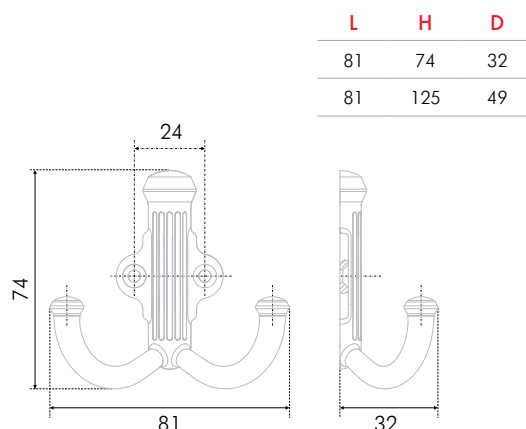

Two and three-horn hooks RIGATA, repeating the forms of majestic ancient columns, will help to complete a furniture project in luxuriant colonial style. The design with vertical facets and massive bearable load responds to the situation and time adequately. You can entrust the things, weighting up to 15 kg to the little Titans. The Italian colonial classics pays careful attention to the details, and the largest possible array of things is thought-out in the hooks RIGATA: from allegation to the number of facets and form of ferrules. Made in ITALY.

Тип крючка Type of hooks	Артикул Article	Максимальная нагрузка, кг Maximum load capacity	Вес, г Weight	Цвет Color	
Двухрожковый крючок / Two-horn hook	K251MAB.6	15	66	Матовая старинная латунь / Matt antique brass	
	K251AP.6	15	66		
	K251AC.6	15	66		
Трёхрожковый крючок / Three-horn hook	K351MAB.6	15	120	Старинное олово / Antique pewter	
	K351AP.6	15	120		
	K351AC.6	15	120		Старинная медь / Antique copper