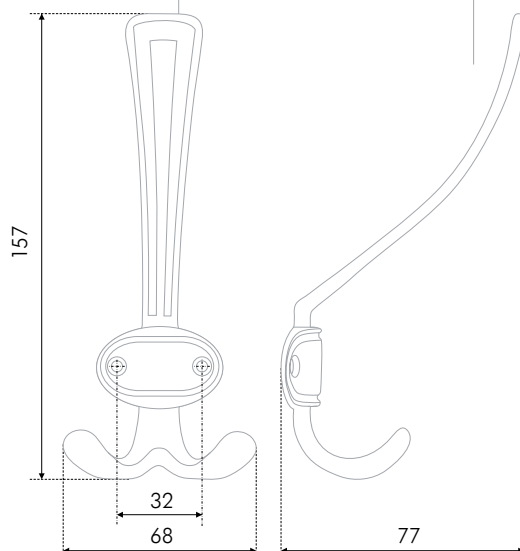

LORD

K306

Статный трёхрожковый крючок LORD безукоризненно сочетается с классическими и неоклассическими интерьерами. Модель, оправдывая своё название, объединяет черты английского стиля — аристократичную сдержанность, безупречный вкус и высокое качество материалов. Благодаря основательной форме на этот крючок можно повесить тяжелые вещи, например, верхнюю одежду и сумки. LORD идеально подходит для прихожих.

LORD statuary, three-horn needle ideally fits classical and neoclassical interiors. The model, justifying its name, combines English style marks: aristocratic reserve, distinguished taste and materials high quality. Thanks to a solid shape you can hang heavy things, for example, overclothes and bags. LORD ideally fits halls.

Тип крючка Type of hooks	Артикул Article	Максимальная нагрузка, кг Maximum load capacity	Вес, г Weight	Цвет Color
Трёхрожковый крючок / Three-horn hook	K306AB.2	15	135	Старинная латунь / Antique brass
	K306ABL.2	15	135	Старинный чёрный / Antique black
	K306BAZ.2	15	135	Чернёный старинный цинк / Black antique zinc