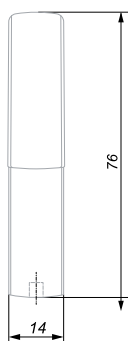

ZIGZAG — минималистичный однорожковый крючок для стильной мебели, в которой нет случайных деталей. Модели в виде ломаной линии в вихре современной жизни могут использоваться не только в прихожих, гардеробных и ванных комнатах, но и в других помещениях, где можно представить крючки. Нетривиальная форма станет выражением творческого подхода производителя и обладателя мебели.

ZIGZAG is a minimalist single-arm hook for stylish furniture with no casual details. Models in the form of a broken line in the whirlwind of modern life can be used not only in hallways, dressing rooms and bathrooms, but also in other rooms where hooks can be imagined. The non-trivial shape will be an expression of the creativity of the manufacturer and the owner of the furniture.

Тип крючка Type of hooks	Артикул Article	Максимальная нагрузка, кг Maximum load capacity	Вес, г Weight	Цвет Color
Однорожковый крючок / Single-arm hook	K107BL.13	10	78	Матовый черный / Matt black
	K107CP.13	10	78	Хром полированный / Chrome polished
	K107BSN.13	10	78	Атласный сатиновый никель / Brushed satin nickel
	K107MDN.13	10	78	Матовый тёмный никель / Matt dark nickel