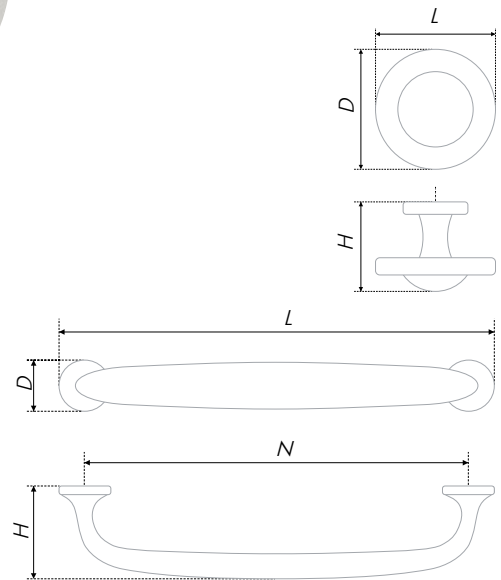

Модель OLSEN — рецепт хюгге для мебели в скандинавском или неоклассическом стиле. Абсолютно лаконичная скоба с удобными высокими ножками, надёжным основанием и оптимальной толщиной захвата. В качестве комплекта к скобе создана стильная кнопка. Ручки можно устанавливать как по отдельности, так и в дуэте, в зависимости от дизайнерской идеи. Благодаря модному чёрному цвету OLSEN может привнести яркие акценты в интерьер.

OLSEN model is the Hygge recipe for Scandinavian and neoclassical style furniture. Absolutely laconic cramp with comfortable high legs, reliable bottom and optimal capture thickness. A stylish button has been designed for a cramp as a set. The handles may be assembled both separately and as duet. It depends on designer's idea.

Thanks to the fashionable black color OLSEN may stress brightly the interior.