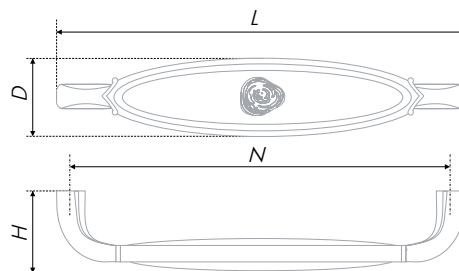

N	L	H	D	L	H	D
96	107	27	20	32	25	32
128	136	28	24			

Тип ручки Type of handle	Артикул Article	Вес Weight	Цвет Color
Ручка-кнопка Handle-knob	RC108BAB.4/W	37	Брашированная старинная бронза / Белый Brushed antique bronze / White
	RC108BAZ.4/W	37	
	RC108GP.4/W	37	
Ручка-скоба Handle-brace	RS111BAB.4/96/W	45	Чернёный старинный цинк / Белый Black antique zinc / White
	RS111BAB.4/128/W	82	
	RS111GP.4/96/W	45	
	RS111GP.4/128/W	82	

ПОСЛЕДНИЙ ШАНС КУПИТЬ