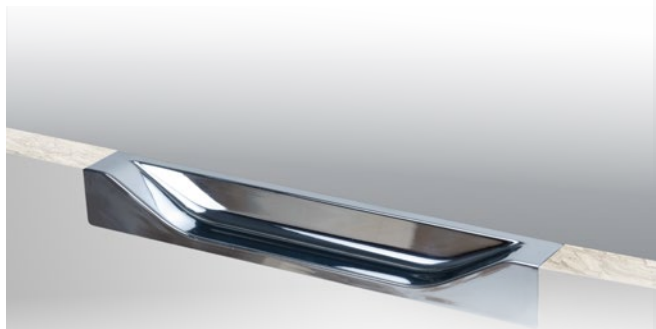

ADAM

RT021

ADAM – торцевая модель, с которой начинается стиль в мебели. Врезная форма с выверенной глубиной и плавными линиями создана для потребителей с хорошим вкусом. ADAM практически не виден на фасаде, но придает ему завершенность, а в сочетании с профилем GOLA BALANCE позволит возвести удобство любого гарнитура в абсолют.

ADAM is an end-type model which serves as the starting point for the style in furniture. Its recessed design with a well-defined depth and smooth lines is intended for discerning consumers. ADAM is practically invisible on the facade, but it gives it completeness, and combining it with the GOLA BALANCE profile will make the convenience of any furniture suite absolute.

Размер	L	H	D
160	159	20	17

Тип ручки Type of handle	Артикул Article	Вес Weight	Цвет Color
Торцевая ручка Edge handle	RT021CP.1/000/160	102	Хром полированный / Chrome polished
	RT021BL.1/000/160	102	Матовый чёрный / Matt Black