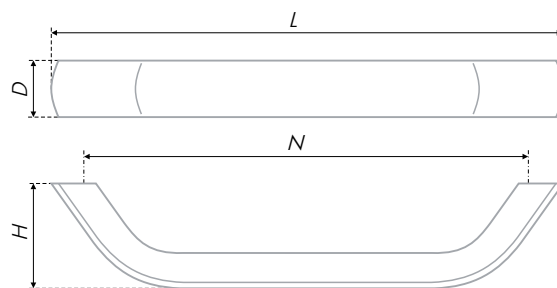

Laconic handle has a trapezoidal shape. Handle's lines are smooth with no sharp angles. Coating – «Chrome polished», perfectly combined with all modern materials: glass, metal, plastik. Model is offered in two popular lengths of 128 mm and 224 mm, and can be used for both standard and wide facades. The model is applicable to modern technological and functional styles.