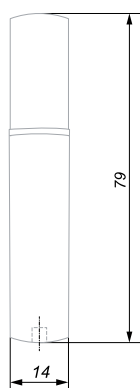

Крючок SINUS в виде острого угла с предсказуемым тригонометрическим названием является ярким представителем минимализма. В нём продумано всё — от формы и покрытия до конструктива. Модель имеет скрытое крепление, дополнительно фиксируется к планке для надёжного положения в условиях интенсивной эксплуатации.

The SINUS hook in the form of an acute angle with a obvious trigonometric name is a striking representative of minimalism. Everything has been thought out - from the shape and coating to the design. The model has a concealed attachment, additionally fixed to the bar for a firm position in conditions of intensive use.

Тип крючка Type of hooks	Артикул Article	Максимальная нагрузка, кг Maximum load capacity	Вес, г Weight	Цвет Color
Однорожковый крючок / Single-arm hook	K106BL.13	10	80	Матовый черный / Matt black
	K106CP.13	10	80	Хром полированный / Chrome polished Атласный сатиновый никель / Brushed satin nickel Матовый тёмный никель/ Matt dark nickel
	K106BSN.13	10	80	
	K106MDN.13	10	80