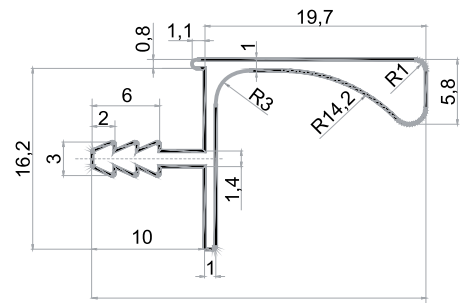

The straight-line GOLA BALANCE looks perfect in modern interiors. Herewith, it is ergonomic in everyday operation and comfortable for manufacturers — all components (end, corner covers, brackets) are sold in the same place. The profile RP052 for top furniture bases complements the bottom floor of the furniture with the handles GOLA BALANCE. RP052 has the cut-in manner of assembly: additional cutting on the front, into which the profile's edge will be inserted, is required for assembly.