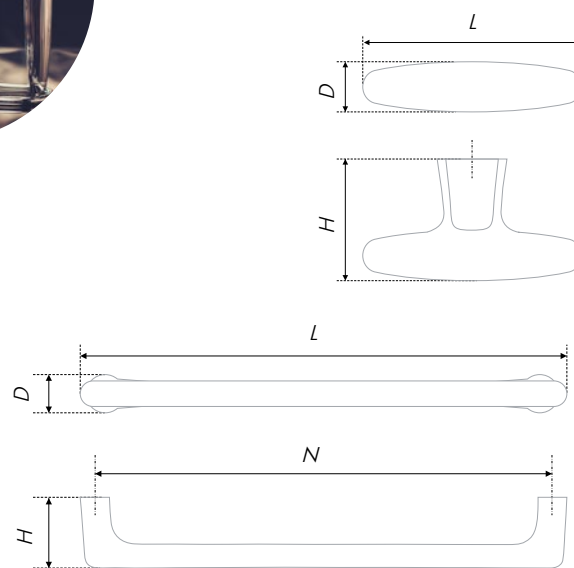

Прямая и безупречная, как истинный скандинавский воин, скоба OLAV и её функциональный напарник, увесистая кнопочка THOR. Этим ручкам под силу самые разные стилевые направления, они минималистичны, удобны в ладони, основательны и способны сочетаться с различными фурнитурными собратьями. При всей простоте силуэта тандем имеет мягкие скругленные линии в экстерьере, что позволяет им дополнять собой как лаконичные мебельные фасады, так и фасады с плавной фрезеровкой.

Straight and perfect as a true Scandinavian warrior, OLAV brace and its functional partner – an impressive THOR button. Various style direction are within the power of these handles, they are minimalistic, comfortable to hold in a palm, solid and able to mix well with various fittings. Notwithstanding its shape simplicity the set has rounded lines in exterior, which allows to supplement both laconic furniture fronts and fronts with smooth cutting.