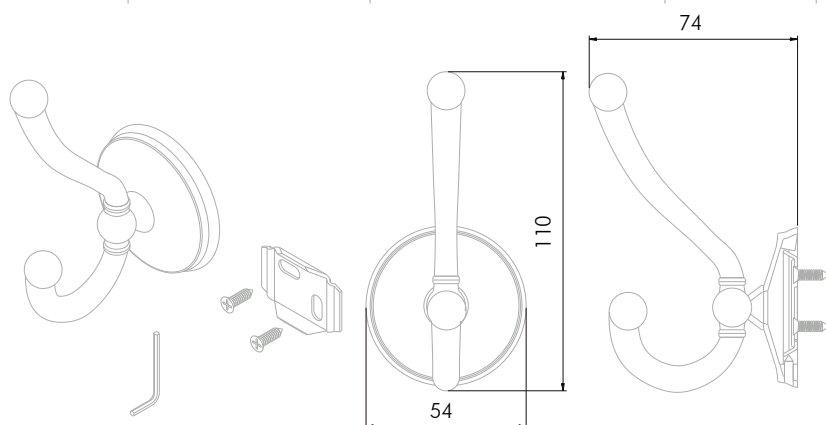

The adherents of Norwegian philosophy lean toward the life in spacious premises, full of light and air. In such interiors even the hooks demonstrate the sense of proportion and moderateness, giving the place to triumphant freedom. LAURA can be successfully assembled in Northern plots and easily makes a pair with neoclassical and Scandinavian handles. The Nordic character of a hook is manifested even in the manner of its assembling: it is assembled with a special clamp, hiding everything, which is more than necessary. Pedantic furniture manufacturers and their clients, who are not less demanding, will like it for sure!

Тип крючка Type of hooks	Артикул Article	Максимальная нагрузка, кг Maximum load capacity	Вес, г Weight	Цвет Color
Двухрожковый крючок / Two-horn hook	K218BSN.9	15	159	Атласный сатиновый никель / Brushed satin nickel
	K218BAZ.9	15	158	Чернёный старинный цинк / Black antique zinc
	K218ABL.9	15	159	Старинный чёрный / Antique black
	K218AB.9	15	158	Старинная латунь / Antique brass