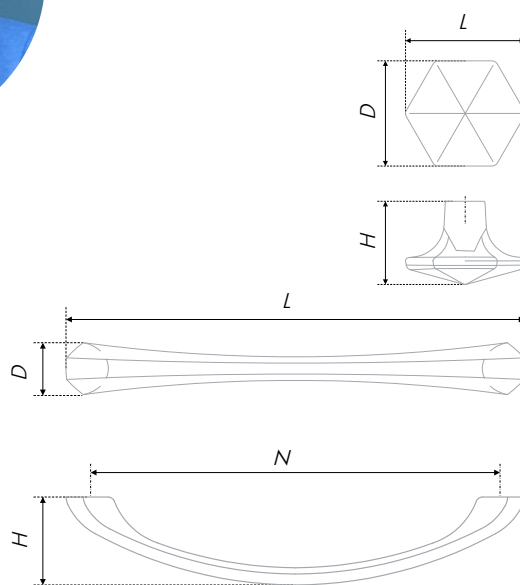

The fittings pair MARCO is a fundamental and comfortable brace with light cutting and a knob in the form of a bee's cell. Thanks to the multipurpose, precise design and classical color array, the braces will look harmoniously on the furniture with smooth or machine-cut fronts of smoky light or dark woody tones. MARCO doesn't attract much attention and delicately complements the furniture of modern classics, rustic and loft.