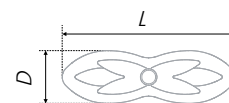

The fittings pair VITA is created according to the aesthetics of Tuscan classics. It seems, that the models represent frozen bloomed magnolia petals, and the brace itself reminds a twig of a loosely-spreading Southern tree. The model will decorate the fronts of the furniture of wide range of classical and modern styles: Art Nouveau, Retro, Eco-Style, Boho and Eclectics.