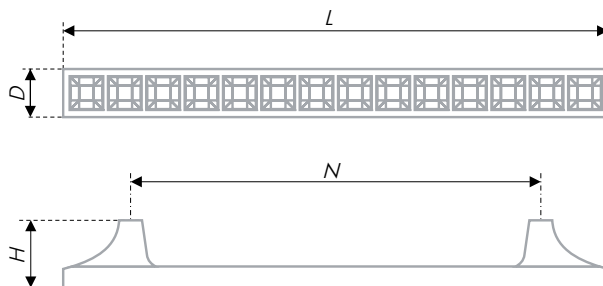

Elegant reflection of cold flecks on CRYSTAL brace surface transforms it into an exquisite jewel, precious furniture accent. It seems like an independent decor element, mixing well even with a simple, laconic front. Besides, it's comfortable to take the handle and it has a square form, which makes it elegant, but not fanciful, comfortable in use. In combination with the buttons RC425 the model will create a harmonious set.