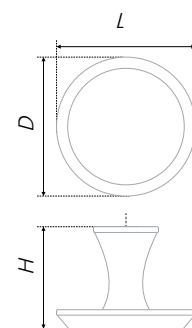

A couple of ergonomic buttons in Scandinavian style, UTA and UTA mini are the buttons identical to each other, there is only one difference between them: RC 305 is designated for large massive fronts – its cap diameter size amounts to 40 mm. RC306 will fit bed-side tables and cabinets small fronts, its diameter is only 30 mm. Both models have an accurate shape, which is pleasant to handle, and which is pleasant to look at.