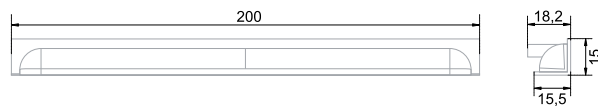

EVA is a recessed end-type handle; this model reduces the front fittings to a minimum and draws attention to what's important: the ergonomics and style. Like the little black dress, it goes well with anything and looks appropriate in any product: be it a kitchen set, a functional drawer unit in the bathroom or a modern dresser in the living room. Fans of total comfort are recommended to combine the EVA with GOLA BALANCE handles.