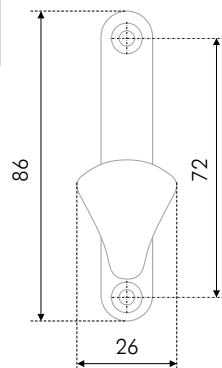

LUIS

K102

Многоликий крючок для мебели. LUIS наделен простой формой в виде лепестка и широкой палитрой покрытий, которая способна превращать его в универсального бойца. Диапазон стиливых решений K102 широк, от строго минимализма в CP «Хром полированный» к неоклассическому BAZ «Чернёный старинный цинк».

Compound furniture hanger. LUIS is endowed with a form of a petal and wide range of covering colors, which may turn it into a universal soldier. K102 style solution range is wide: from CP Polished Chrome severe minimalism to neoclassical BAZ Blacken Antique Zink.

Тип крючка Type of hooks	Артикул Article	Максимальная нагрузка, кг Maximum load capacity	Вес, г Weight	Цвет Color
Однорожковый крючок / Single-arm hook	K102CP.2	10	59	Хром полированный / Chrome polished
	K102SN.2	10	59	Сатиновый никель / Satin nickel
	K102AB.2	10	59	Старинная латунь / Antique brass
	K102BAZ.2	10	59	Чернёный старинный цинк / Black antique zinc
	K102SC.2	10	59	Сатиновый хром / Satin chrome
	K102BSN.2	10	59	Атласный сатиновый никель / Brushed satin nickel
	K102BL.2	10	59	Матовый черный / Matt black
	K102BSG.2	10	59	Брашированное сатиновое золото / Brushed satin gold