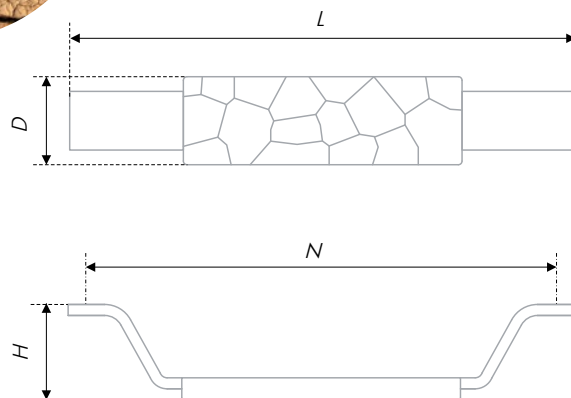

Одним лишь названием ручка смело заявляет о себе. Грубоватый дизайн широкой лицевой части напоминает то чеканку, то рябь на воде, то фактуру кожи, обещая высокую тактильность прикосновений. Ножки скобы напротив, кажутся гибкими и изящными, скрывая свою основательность умелым декором. LOFT, как и подобает брутальной ручке с индустриальным характером, доступен в актуальных оттенках ВАС «Брашированная старинная медь» и MBDN «Матовый брашированный тёмный никель».

A handle easily announces itself only with its name. Rough design of its wide front part reminds calking now, then it reminds water rips or leather texture, promising strong tactual sensations while touching it. On the contrary, the brace legs seem flexible and exquisite, hiding its solidness by proficient decor.

LOFT is available in up-to-date tones: BAC Brushed Antique Cooper and MBDN Mat Brushed Dark Nickel as a harsh handle with industrial design shall be.