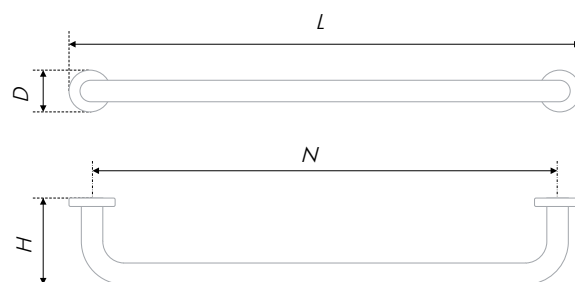

HYGGE handle is the embodiment of Scandinavian happiness with minimal amount of details and increased attention to functionality. The model is distinguished by its design elegance and simplicity. HYGGE cast streamline form integrates into a whole with the furniture set, making a complete, laconic image. Absence of edges and sharp transitions ensures daily use perfect ergonomics.