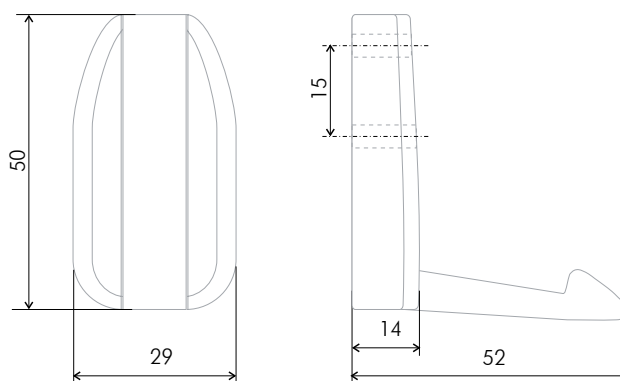

A tiny attachable hook SOLO is a constructive finding for the adherents of multipurpose interior solutions, Thanks to a folding corn, the hook always comes to help in time, and when you don't need it, that doesn't fill much place. Being delicate and laconic, it will perfectly complement interiors of different style directions of modern: minimalism, high-tech, techno, constructivism. The array of tones of K101 includes traditional tones CP, BSN and modern black nickel BN. The hook's design in a form of an unopened tulip is as multipurpose, that it won't be difficult to select a pair of handles for it.

Тип крючка Type of hooks	Артикул Article	Максимальная нагрузка, кг Maximum load capacity	Вес, г Weight	Цвет Color
Однорожковый крючок / Single-arm hook	K101CP.7	10	68	Хром полированный / Chrome polished
	K101BSN.7	10	68	Атласный сатиновый никель / Brushed satin nickel
	K101BN.7	10	68	Чёрный никель / Black nickel