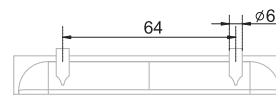

EVA is a recessed end-type handle; this model reduces the front fittings to a minimum and draws attention to what's important: the ergonomics and style. Like the little black dress, it goes well with anything and looks appropriate in any product: be it a kitchen set, a functional drawer unit in the bathroom or a modern dresser in the living room. Fans of total comfort are recommended to combine the EVA with GOLA BALANCE handles.