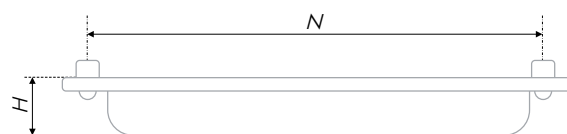

Отсутствие глянца в покрытии этой модели ручки не ошибка, а задумка. Состаренные, теплые, уютные цвета придадут особенный шарм мебели в интерьерах лофт, контемпорари, эклектика. Единственный каприз этой модели — она проявит себя и будет особенно играть только на фасадах с фактурой древесины. Изюминка модели — возможность создавать вставки с надписями в окошечке.

The handle's surface purposefully lacks any glossiness. Aged, warm and welcoming color of this model gives a unique charm to contemporary, eclectic and loft interiors. Due to its specific design, the handle will fully open its potential when accompanying textured wooden facades. You can create different insertions with text for a window of the handle.