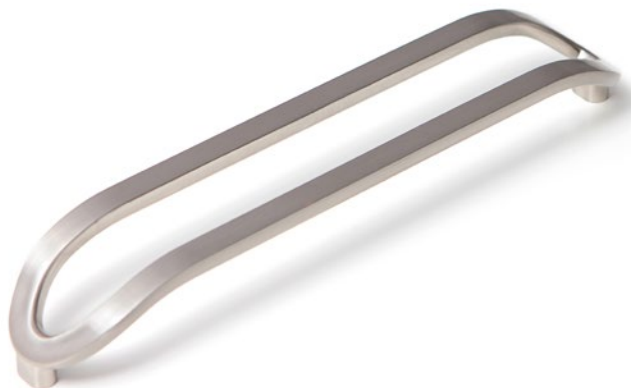

OPA RS283

Пожалуй, скобу более невесомого дизайна, чем OPA сложно себе и представить. Стильная и изящная ручка удачно ляжет на любой глянцевый или матовый мебельный фасад без фрезеровки и фактурной проработки. Родственные OPA стили — минимализм, футуризм, контемпорари и хай-тек. Оригинальная и лаконичная модель подарит лёгкость интерьеру и сделает мебель удобной.

It's hard to imagine a more weightless design than the OPA. Stylish and graceful handle successfully fits on any glossy or matte furniture facade without milling and texture work. Related styles are minimalism, futurism, contemporaries and high-tech. Original and neat model will give lightness to the interior and make the furniture comfortable.

N	L	H	D
160	167	24	31

Тип ручки Type of handle	Артикул Article	Вес Weight	Цвет Color
Ручка-скоба Handle-brace	RS283CP.3/160	85	Хром полированный / Chrome polished
	RS283BSN.3/160	85	Атласный сатиновый никель / Brushed satin nickel
	RS283BAP.1/160	85	Брашированное старинное олово / Brushed antique pewter