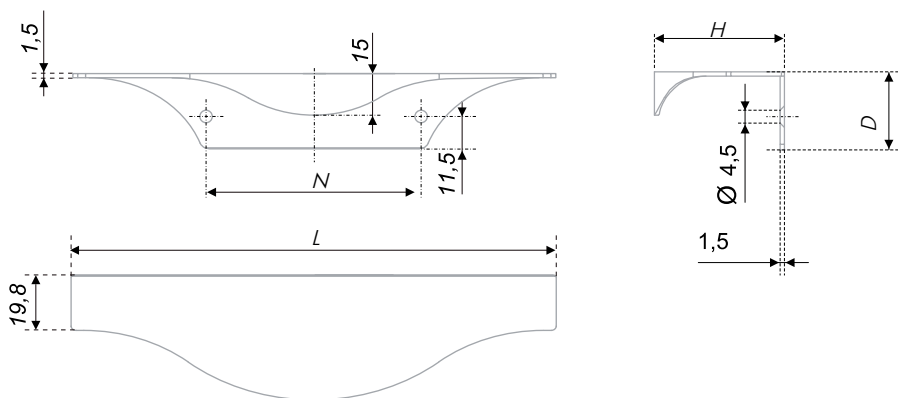

Изящная и лаконичная торцевая ручка ERA определённо имеет женское начало. Она разнообразна в цветовых проявлениях, адаптивна к фасадам 16-18 мм и имеет много размеров. Вопреки бытующему мнению модель можно устанавливать не только чётко в размер фасада, но и по центру как широкий язычок. Новые мини-торцевые ручки 150, 200 и 300 мм наилучшим образом подойдут для такого размещения. Смело пробуйте разные вариации и создавайте уникальные проекты!

The delicate and laconic face handle ERA is definitely feminine. It has different color manifestations, it is adjustable to 16-18 mm fronts and has many sizes. In contradiction to the conventional image, this model can't be adjusted only straight according to the front's dimensions, but also in the center, which will look like a wide reed. The new mini front handles of 150, 200, and 300 mm will fit for such arrangement in a best way. You can easily try different variations and create unique projects!

Размер	N	L	H	D
150	64	147	45	27
200	96	197	45	27
300	192	297	45	27
400	224	397	45	27
450	256	447	45	27
500	320	497	45	27
600	416	597	45	27
800	304*2	797	45	27