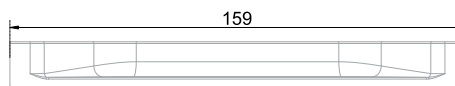

Размер	L	H	D
160	159	20	17

Тип ручки Type of handle	Артикул Article	Вес Weight	Цвет Color
Торцевая ручка Edge handle	RT021CP.1/000/160	102	Хром полированный / Chrome polished
	RT021BL.1/000/160	102	Матовый чёрный / Matt Black