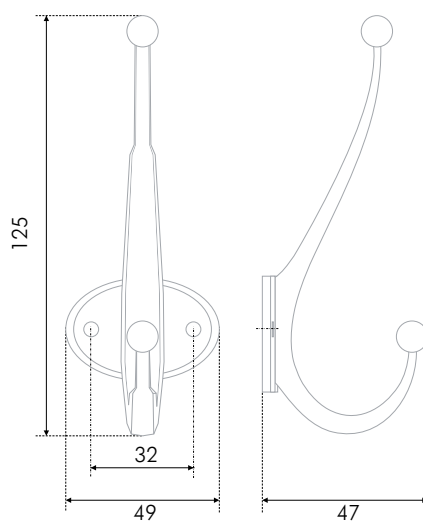

Крючок SENOR K204.07 – отличная пара классическим мебельным ручкам и гарнитурам в традиционном стиле. Лаконичная, аккуратная модель с округлым верхом будет удобна в использовании. Крючок в цветах «Матовая старинная латунь» и «Чернёный старинный цинк» подчеркнет красоту мебели с патинированными или выполненными из массива дерева фасадами. Крючок SENOR – это гармония противоположностей: легкий, воздушный дизайн и надёжная, прочная конструкция, универсальный стиль и яркий индивидуальный характер.

The SENOR K204.07 needle is a perfect couple for classical furniture handles and traditional style sets. Laconic, precise model with the roundish top will be easy-to-use. The needle in «Matt vintage zinc» and «Blackened vintage zinc» colors will highlight aeruginous or wood grain fronts. SENOR needle is a harmony of opposites: light, airy design and reliable, solid structure, universal style and bright personal character.

Тип крючка Type of hooks	Артикул Article	Максимальная нагрузка, кг Maximum load capacity	Вес, г Weight	Цвет Color
Двухрожковый крючок / Two-horn hook	K204.07MAV.6	10	87	Матовая старинная латунь / Matt antique brass
	K204.07BAZ.6	10	87	Чернёный старинный цинк / Black antique zinc