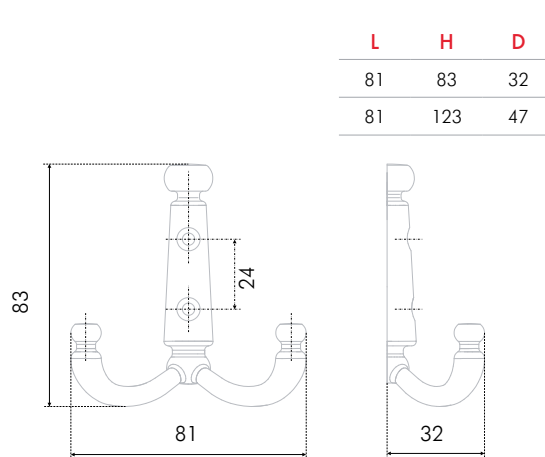

Когда говорят, что классика вечна, имеют ввиду итальянский колониальный стиль, впитавший в себя сюжеты архитектуры древнего Рима и Эллады. Трёх- и двухрожковые крючки DOLCE созданы именно в этой стилистике в самом сердце Италии руками искусных мастеров, бережно хранящих и передающих традиции. Хотите окунуться в роскошный мир древней Греции и почувствовать себя настоящим небожителем с Олимпа — выбирайте лицевую фурнитуру колониальной коллекции la Famiglia!

When the one says that the classics is everlasting, he or she means Italian colonial style, which has soaked the plots of Ancient Rome and Hellas architecture. Three and two-horn hooks DOLCE are created exactly according to this stylistics in the heart of Italy by hands of the skilled craftsmen, keeping the traditions carefully and transferring them. If you wish to dip into luxuriant world of Ancient Greece and feel yourself a real celestial from Olympus, then you shall choose decorative fitting of the colonial collection la Famiglia! Made in ITALY.

Тип крючка Type of hooks	Артикул Article	Максимальная нагрузка, кг Maximum load capacity	Вес, г Weight	Цвет Color	
Двухрожковый крючок / Two-horn hook	K250MAV.6	15	76	Матовая старинная латунь / Matt antique brass	
	K250AP.6	15	76		
	K250AC.6	15	76		
Трёхрожковый крючок / Three-horn hook	K350MAV.6	15	119	Старинная медь / Antique copper	
	K350AP.6	15	119		
	K350AC.6	15	119		Старинное олово / Antique pewter