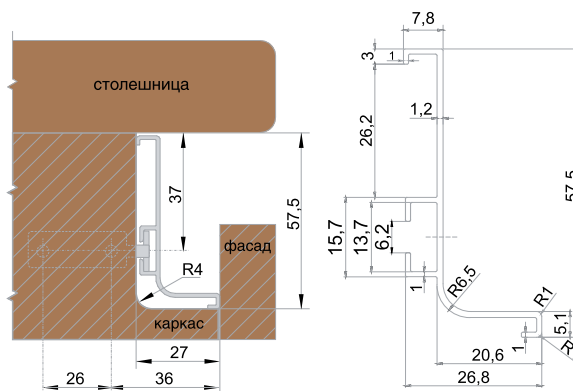

The integrated handle GOLA BALANCE is a dream of all short spoken designers, which allows to underline artfully the material of a front, whether these are natural textures of synthetic phantasmagorias. That's exactly why GOLA BALANCE is so popular in minimalism, contemporary, loft, high-tech, techno and neoclassical styles. RP051 is L-like profile of GOLA BALANCE, arranged under the tabletop for bottom bases.