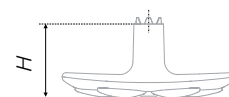

The fittings pair VITA is created according to the aesthetics of Tuscan classics. It seems, that the models represent frozen bloomed magnolia petals, and the brace itself reminds a twig of a loosely-spreading Southern tree. The model will decorate the fronts of the furniture of wide range of classical and modern styles: Art Nouveau, Retro, Eco-Style, Boho and Eclectics.