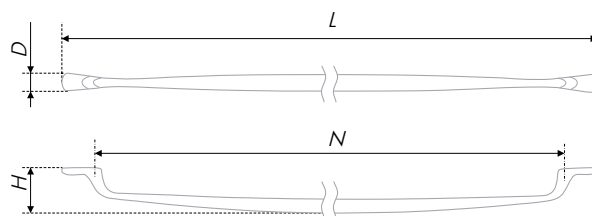

NEOLINE is a laconic model for spacious, wide pullout drawers. Thanks to the correct, distinguished shape the handle is comfortable at operation and universal in use. The calm color of Satin Nickel fits a huge range of furniture fronts. NEOLINE will smoothly complement minimalistic furniture at home and in the office.