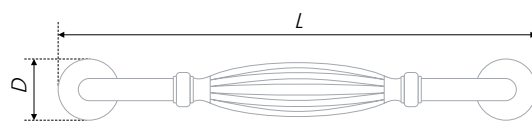

DEMURE — благородный тон в оформлении мебели. Модель отличают утончённые формы, взвешенный дизайн, классическая палитра цветов со сложной текстурой и эффектом старения. Скоба и кнопка абсолютно эргономичны — за них не только удобно, но и приятно братьяся.

Кнопка DEMURE дополнена шипом устойчивости, который предотвращает провороты изделия на мебельном фасаде.

DEMURE is a noble ton for furniture decoration. The model is distinguished by exquisite forms, considered design, classical array of colors with complicate texture and aging effect. The brace and the button are absolutely ergonomic, it's not only comfortable, but also pleasant to handle them.

DEMURE button is accomplished with steadiness spike, which prevents the product cranking in the furniture front.