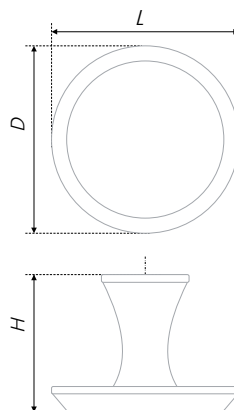

A couple of ergonomic buttons in Scandinavian style, UTA and UTA mini are the buttons identical to each other, there is only one difference between them: RC 305 is designated for large massive fronts – its cap diameter size amounts to 40 mm. RC306 will fit bed-side tables and cabinets small fronts, its diameter is only 30 mm. Both models have an accurate shape, which is pleasant to handle, and which is pleasant to look at.