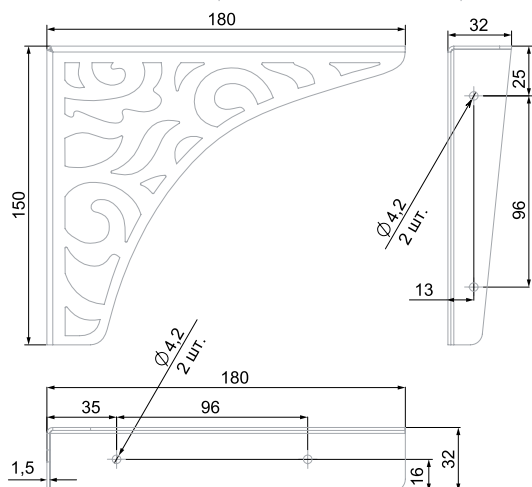

Тип полкодержателя Shelf holder	Артикул Article	Максимальная нагрузка на пару, кг Maximum load capacity	Вес, г Weight	Цвет Color
Полкодержатель / Shelf holder	P300BL.4	30	408	Матовый чёрный / Matt black
	P300W.4	30	408	Белый / White
	P300GR.4	30	408	Серый / Grey