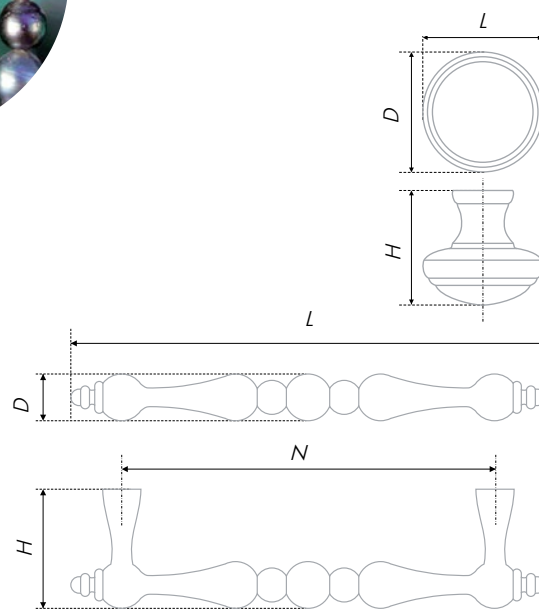

Романтическая пара UNICA подходит и для классических интерьеров с изобилием форм и текстур, и для минималистичных сюжетов. Наряду с традиционными оттенками CP и BAZ дуэт RS440, RC400 доступен в оттенке «Матовый чёрный». Изящная модель в строгом монохроме идеально сочетается с белыми фасадами неоклассики и функциональным минимализмом скандинавского стиля.

UNICA romantic couple fits both classical interiors with plenty of forms and textures and minimalistic designs. Together with traditional CP and BAZ tones the duet of RS440 and RC400 is available in Mat Black. An exquisite model in a severe monochrome ideally joins white fronts of Scandinavian style neoclassic and functional minimalism.