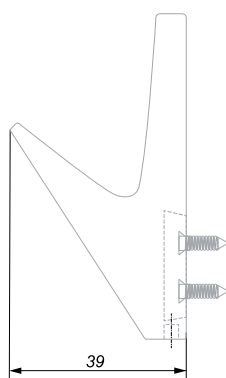

Крючок SINUS в виде острого угла с предсказуемым тригонометрическим названием является ярким представителем минимализма. В нём продумано всё — от формы и покрытия до конструктива. Модель имеет скрытое крепление, дополнительно фиксируется к планке для надёжного положения в условиях интенсивной эксплуатации.

The SINUS hook in the form of an acute angle with a obvious trigonometric name is a striking representative of minimalism. Everything has been thought out - from the shape and coating to the design. The model has a concealed attachment, additionally fixed to the bar for a firm position in conditions of intensive use.

Тип крючка Type of hooks	Артикул Article	Максимальная нагрузка, кг Maximum load capacity	Вес, г Weight	Цвет Color
Однорожковый крючок / Single-arm hook	K106BL.13	10	80	Матовый черный / Matt black
	K106CP.13	10	80	Хром полированный / Chrome polished Атласный сатиновый никель / Brushed satin nickel Матовый тёмный никель/ Matt dark nickel
	K106BSN.13	10	80	
	K106MDN.13	10	80