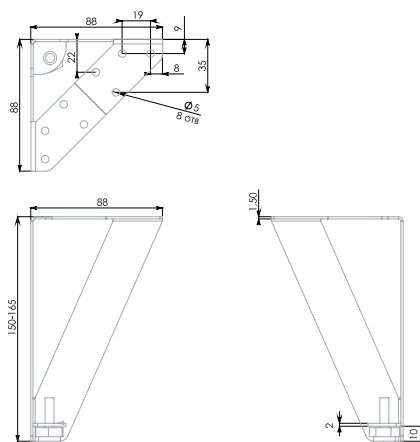

VIVA

N333 St

VIVA! Да здравствует свобода самовыражения! Стильная геометрия V-образных опор как раз этому способствует. При всей надёжности — одна опора выдерживает до 30 кг — модель выглядит лёгкой и изящной, добавляет света и воздуха мебели. Прекрасная модель VIVA призвана преобразить обычную мебель в дизайнерскую.

VIVA! All hail the freedom of expression! The stylish geometry of the V-shaped supports contributes to this. For all its reliability — one support can hold up to 30 kg — the model looks light and elegant and adds a touch of light and air to the furniture. The beautiful VIVA model is designed to transform ordinary furniture into designer one.

РЕГУЛИРОВКА
ПО ВЫСОТЕ 15 мм

Тип опоры Type of support	Артикул Article	Максимальная нагрузка на одну опору, кг Maximum load per support	Вес, г Weight	Цвет Color
Мебельная опора / Furniture support	N333BL.2/100	30	120	Матовый чёрный / Matt black Белый / White Серый / Grey
	N333W.2/100	30	120	
	N333GR.2/100	30	120	
	N333BL.2/150	30	190	
	N333W.2/150	30	190	
	N333GR.2/150	30	190