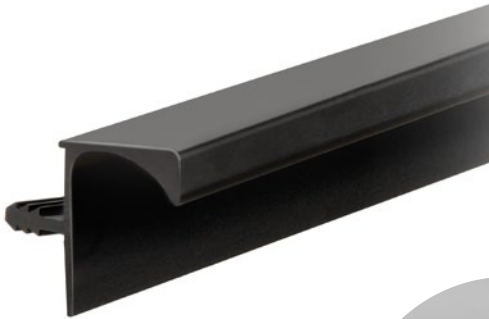

RP052

Форма для верхней базы