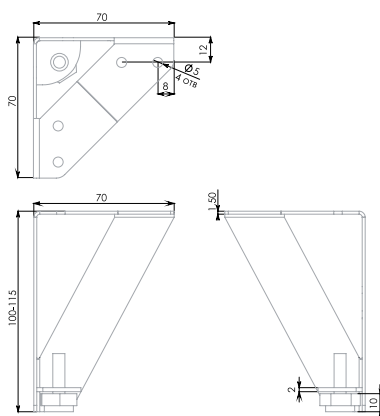

VIVA

N333 St

VIVA! Да здравствует свобода самовыражения! Стильная геометрия V-образных опор как раз этому способствует. При всей надёжности — одна опора выдерживает до 30 кг — модель выглядит лёгкой и изящной, добавляет света и воздуха мебели. Прекрасная модель VIVA призвана преобразить обычную мебель в дизайнерскую.

VIVA! All hail the freedom of expression! The stylish geometry of the V-shaped supports contributes to this. For all its reliability — one support can hold up to 30 kg — the model looks light and elegant and adds a touch of light and air to the furniture. The beautiful VIVA model is designed to transform ordinary furniture into designer one.

РЕГУЛИРОВКА
ПО ВЫСОТЕ 15 мм

Тип опоры Type of support	Артикул Article	Максимальная нагрузка на одну опору, кг Maximum load per support	Вес, г Weight	Цвет Color
Мебельная опора / Furniture support	N333BL.2/100	30	120	Матовый чёрный / Matt black Белый / White Серый / Grey
	N333W.2/100	30	120	
	N333GR.2/100	30	120	
	N333BL.2/150	30	190	
	N333W.2/150	30	190	
	N333GR.2/150	30	190