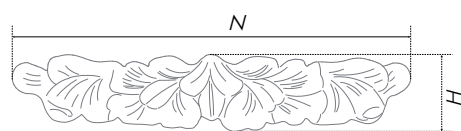

Фурнитурная пара GARDEN RS510, RC510 — изящный букет для мебели в стиле тосканской средиземноморской классики. Это концептуальная модель коллекции la Famiglia с тонкой проработкой деталей искусными мастерами Италии. Во главе композиции — королевский геральдический цветок ирис, украшающий флаг Флоренции уже более 750 лет. Пара из скобы и кнопки — отличный способ украсить классическую мебель и подчеркнуть классический стиль мебели.

GARDEN fittings pair RS510, RC510 is an elegant bouquet for furniture in the style of Tuscan Mediterranean classics. It is a conceptual model of la Famiglia collection with fine detailing by skilled Italian craftsmen. On top of the composition is the royal heraldic flower, the iris, which has been decorating the Florence flag for over 750 years. A pair of staple and button is a great way to decorate classic furniture and emphasize the classic style of furniture.