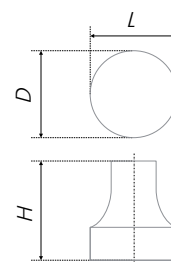

A stylish and laconic set ELL is a triumph of clear lines and non-negotiable sense of style. Calibrated design of a brace and knob is distinguished by the steam-line form, a handle, comfortable for touching with a hand. The handles ELL will perfectly arrange on even fronts of the furniture of high-tech, minimalism, neoclassical, contemporary styles, and being in MDN color they will harmoniously fit loft furniture sets. The model is as multipurpose, that it will fit any furniture set in the modern style.