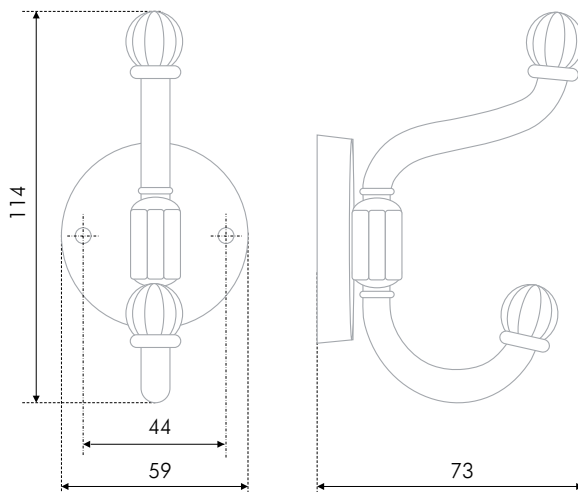

Эффектная фурнитура, удачно подобранная по стилю и цвету, способна добавить экспрессии и чувств в мебельный гарнитур. Крючок PRINCESS содержит в себе ёмкий творческий потенциал, который полностью раскроется на фасадах мебели в скандинавском, неоклассическом стиле и лофт. Декоративная форма внесет нотку романтики в современный интерьер. Крючок отвечает «да» тренду на чёрный цвет и будет идеально смотреться контрастных светлых, а также фасадах под дерево.

Dramatic fittings, successfully chosen by style and color, may add expression and feelings to the furniture set. PRINCESS needle has a significant creative potential in it, which will be fully shown on Scandinavian, neoclassical and loft style furniture fronts. The decorative shape will add romance to the modern interior. The needle says «yes» to the black color trends, and it will look ideally on contrast light and wood grain fronts.

Тип крючка Type of hooks	Артикул Article	Максимальная нагрузка, кг Maximum load capacity	Вес, г Weight	Цвет Color
Двухрожковый крючок / Two-horn hook	K213BL.6	20	192	Матовый черный / Matt black