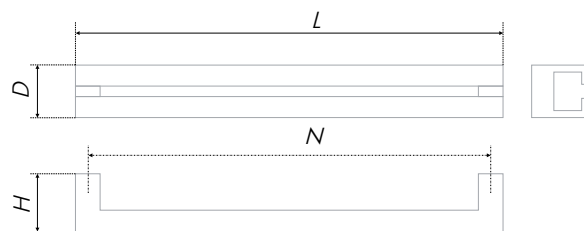

Геометричная скоба с воздушной линией по середине и основательными ножками. Эта ручка - строгая предшественница модели RS283 OPA для фасадов с прямоугольной фрезеровкой или вовсе без нее. Дизайн скобы специально разработан для интерьеров в стиле модерн, но благодаря белоснежному покрытию в палитре будет органично смотреться в концепции скандинавского минимализма.

Geometric staple with a ephemeral line in the middle and solid legs. This handle is the austere predecessor of the RS283 OPA model for fronts with rectangular milling or no milling at all. Staple design is specifically tailored for interiors in the modern style, however, due to the white palette finishing will fit seamlessly into the concept of Scandinavian minimalism.