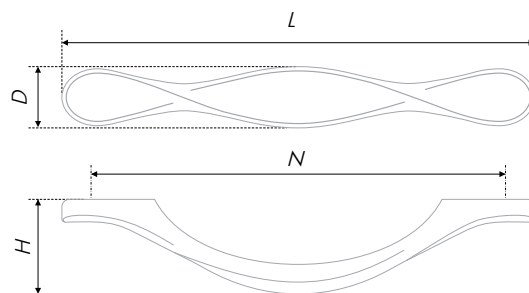

A distinctive decorative brace SILK is a light, airy image for the furniture in classics, neoclassic and Provence styles. The smooth design of distinguished handle reminds a whirled fiber of the airy silk. White enamel with the chrome-tanned silver edging will introduce a fresh hint to the design of contrast furniture sets or merge in a beautiful solo with white fronts. SILK will harmoniously combine with the decors of wooden textures of warm and cold tones, glazed ones or with patina.