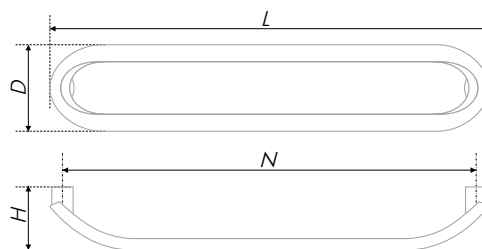

Пожалуй, скобу более невесомого дизайна, чем OPA сложно себе и представить. Стильная и изящная ручка удачно ляжет на любой глянцевый или матовый мебельный фасад без фрезеровки и фактурной проработки. Родственные OPA стили — минимализм, футуризм, контемпорари и хай-тек. Оригинальная и лаконичная модель подарит лёгкость интерьеру и сделает мебель удобной.

It's hard to imagine a more weightless design than the OPA. Stylish and graceful handle successfully fits on any glossy or matte furniture facade without milling and texture work. Related styles are minimalism, futurism, contemporaries and high-tech. Original and neat model will give lightness to the interior and make the furniture comfortable.