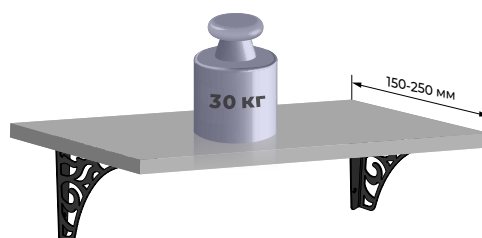

Рекомендации по глубине /
Depth recommendations